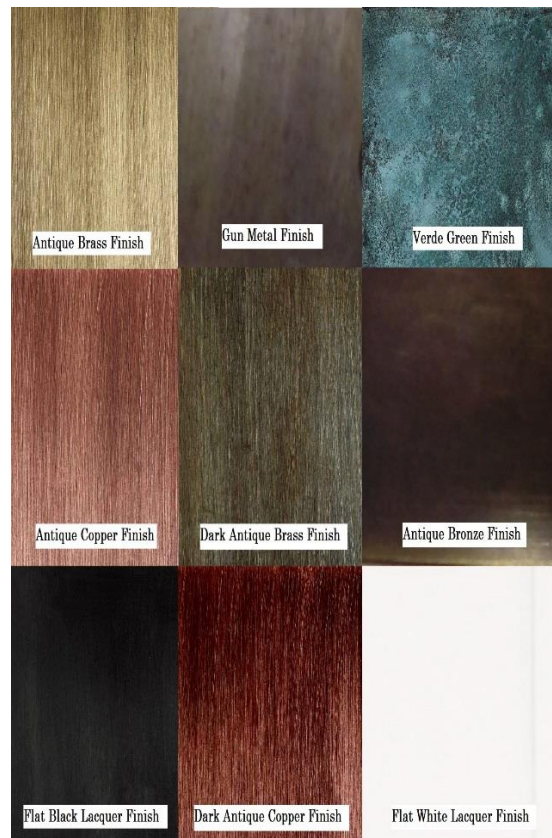

Item: 521-P Wall Lantern

Available Finishes

Shown with seeded glass, in our Antique Brass finish, with our X wire guard pattern

8.75" Deep

100W Max Edison base