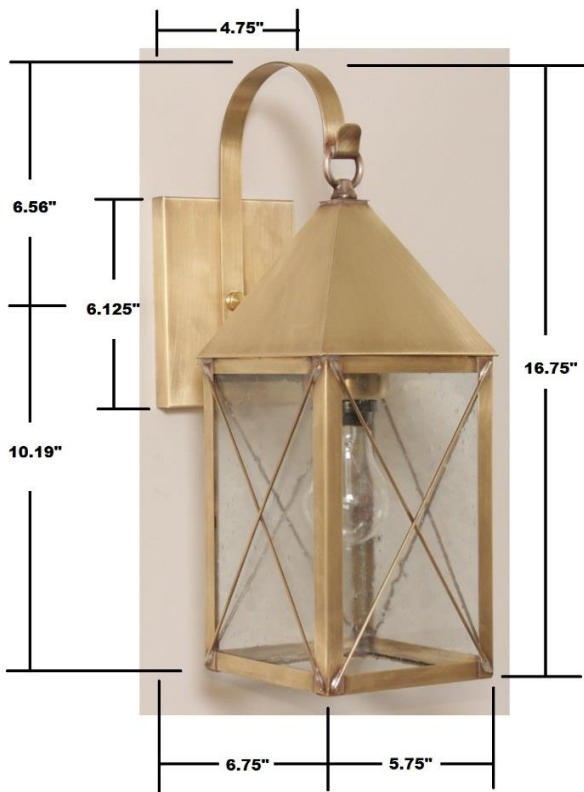

Item: 521-P Wall Lantern

Available Finishes

Shown with seeded glass, in our Antique Brass finish, with our X wire guard pattern

8.75" Deep

100W Max Edison base