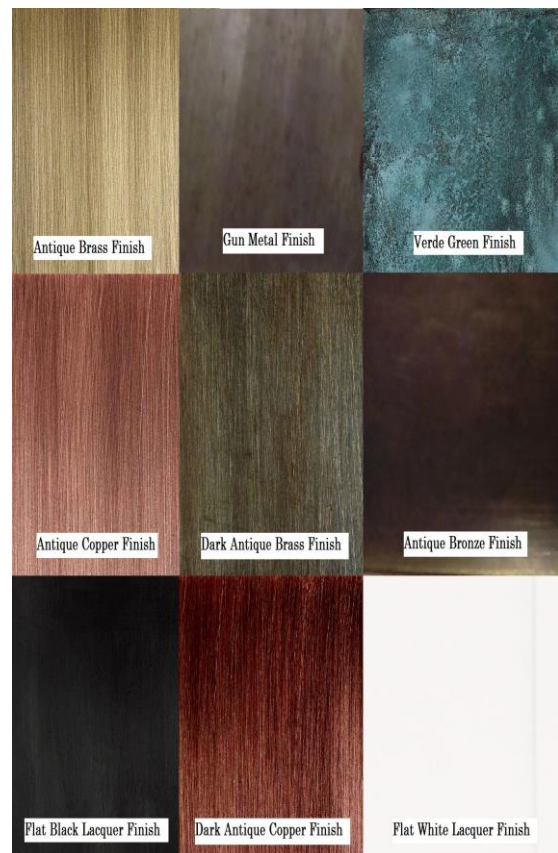

Item: 520-P Wall Lantern

Available Finishes

Shown with seeded glass, in our Flat Black finish, with our D wire guard pattern

10.5"Deep

100W Max Edison base, classic hurricane, and a latched door on the front