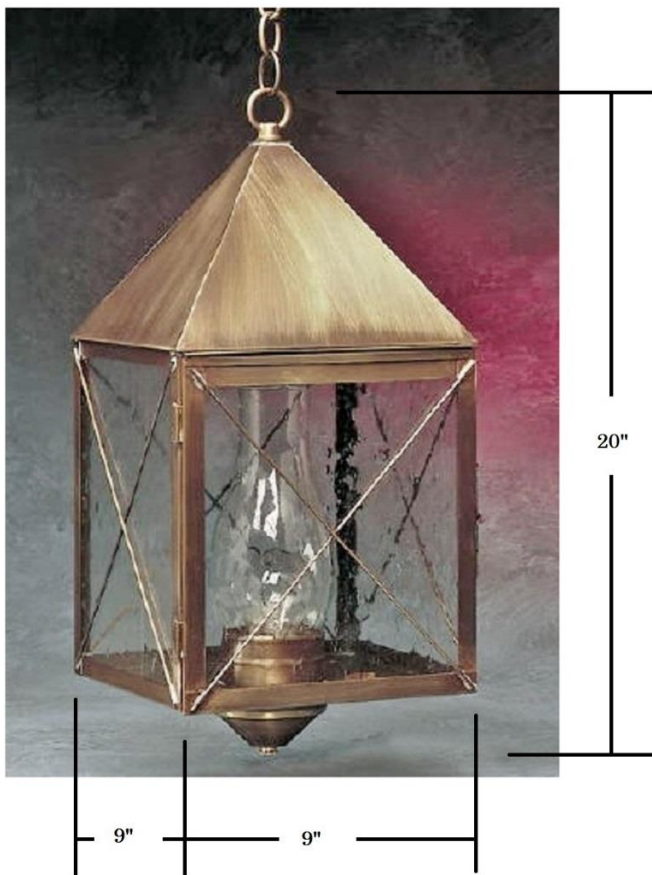

Item: 512 Hanging Lantern

Available Finishes

Shown with: seeded glass, in our Antique Brass finish

Comes standard: 100W Max Edison base, latched door on front, hurricane chimney, 18" matching chain & wire, 4.5" diameter canopy

Other options: choice of glass type (clear, seeded, drawn antique), H wire guard pattern