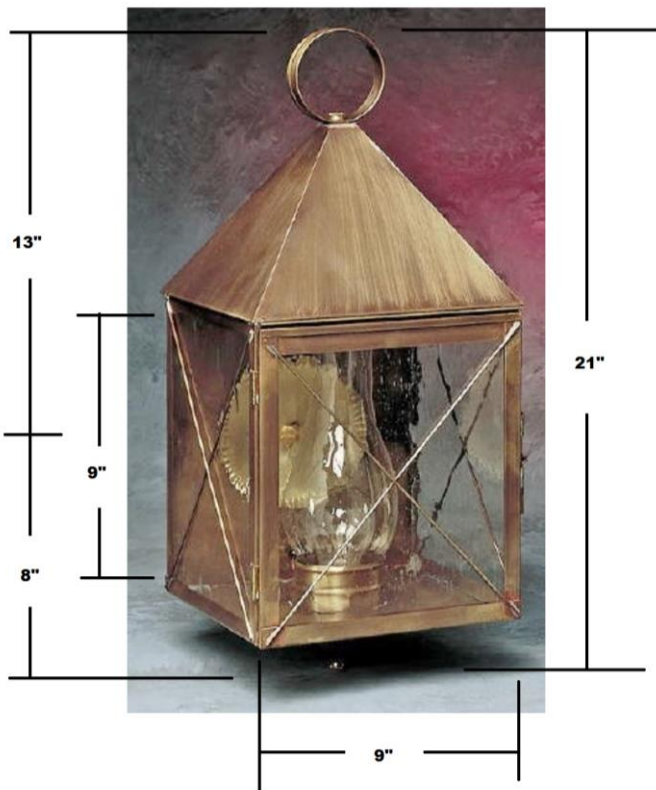

Item: 511 Wall Lantern

Available Finishes

Shown with seeded glass, in our Antique Brass finish, with our X wire guard pattern

9.75" Deep

100W Max Edison base, classic hurricane, and a latched door on the front