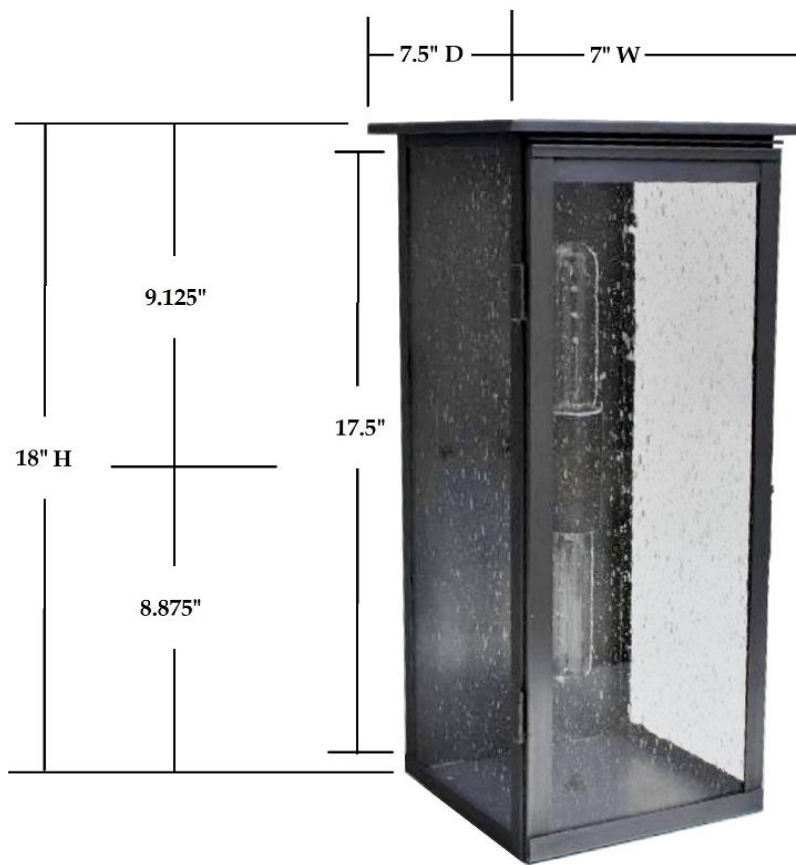

Item: 4981 Wall Mount Lantern

Shown with Seedy glass, in Gun Metal finish
(2) 600W Max Edison bases

Limited Lifetime Warranty
Wet Rated

Available Finish Options as Shown