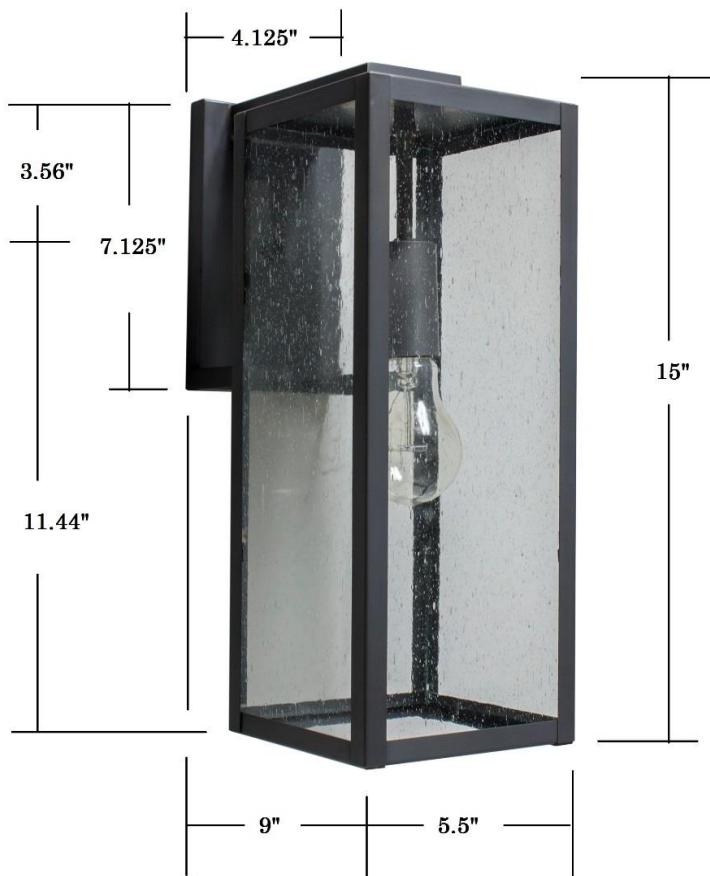

Item: 4751 Wall Lantern

Shown with seeded glass, in our Gun Metal Finish
100W Max Edison base

Limited Lifetime Warranty, Wet Rated
Available Finish Options: