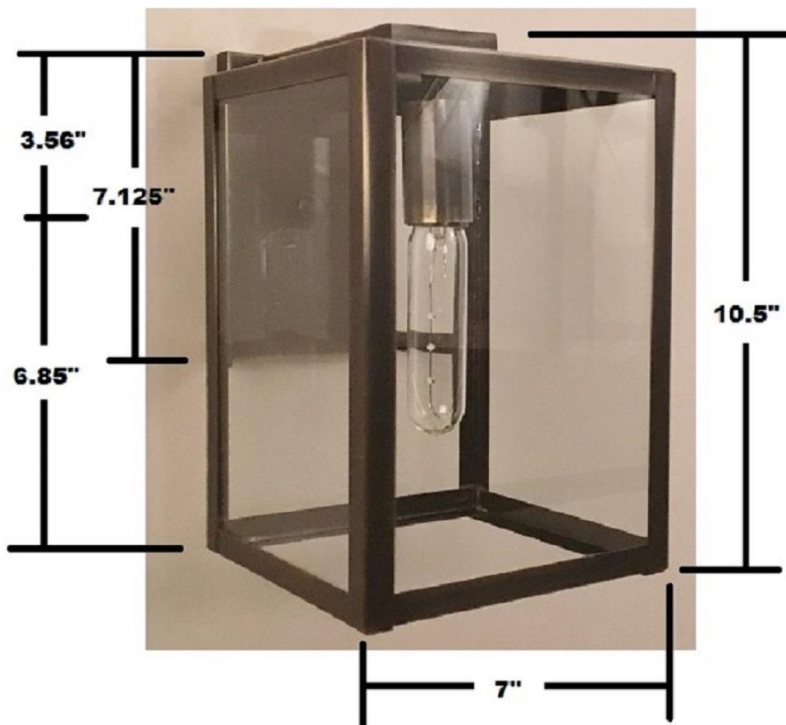

Item: 4721 Wall Lantern

Shown with Clear glass, in our Antique Bronze finish

9.75"Deep

100W Max top mount Edison base