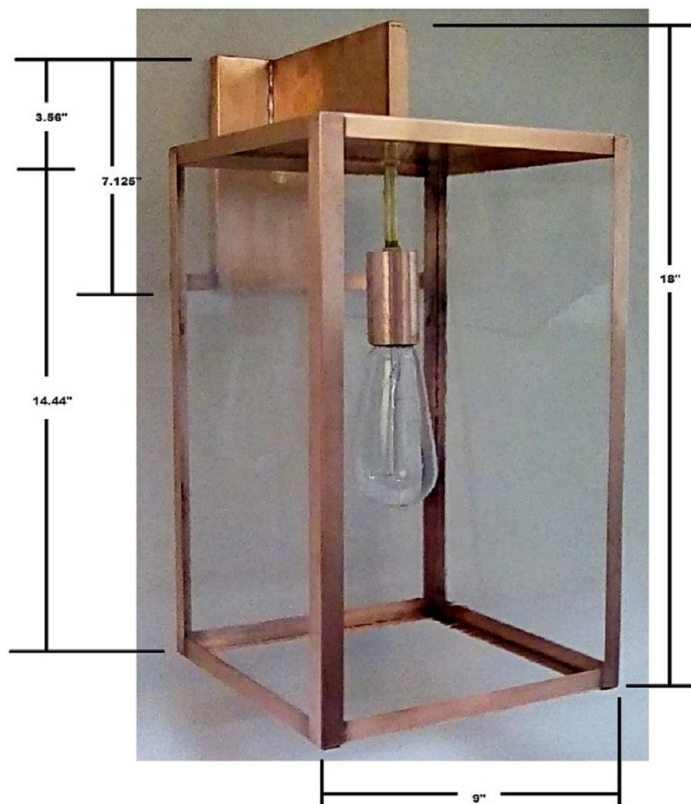

Item: 4521 Wall Lantern

Shown with Clear glass, in our Antique Copper finish

12" Deep

100 W Max top mount Edison base