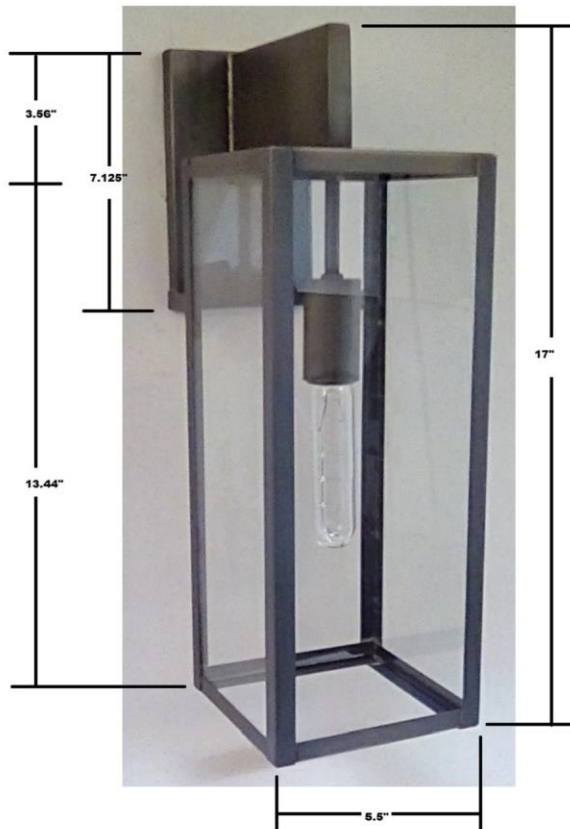

Item: 4451 Wall Lantern

Shown with Clear glass, in our Gun Metal finish

9"Deep

100W Max top mount Edison base