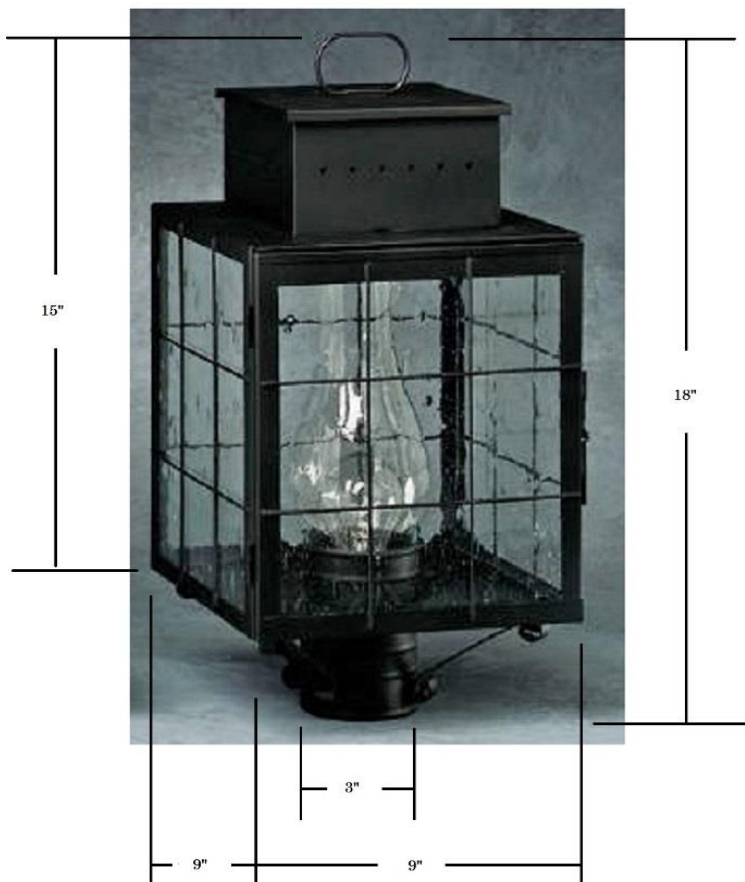

Item: 410 Post Lantern

Available Finishes

Shown with: Seeded glass, in our Flat Black finish

Comes standard: 100W Max Edison base, latched door on front, hurricane chimney

Other options: choice of glass type (clear, seeded, drawn antique), X wire guard pattern