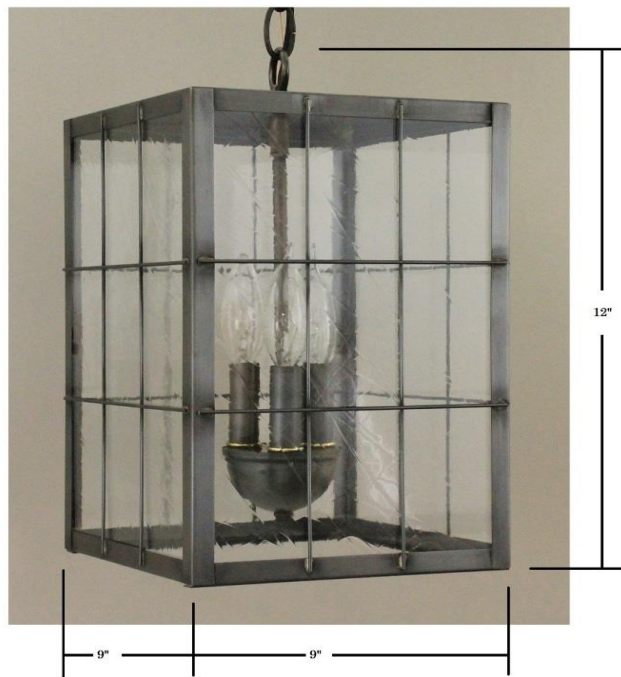

Item: 4012-3 Indoor/Outdoor Hanging Lantern

Shown with Drawn Antique glass, and our Gun metal Finish

(3) 60 W Max Candelabra bases, matching 18" wire and chain and 4.5" dia. mounting canopy

Limited Lifetime Warranty, Damp Rated