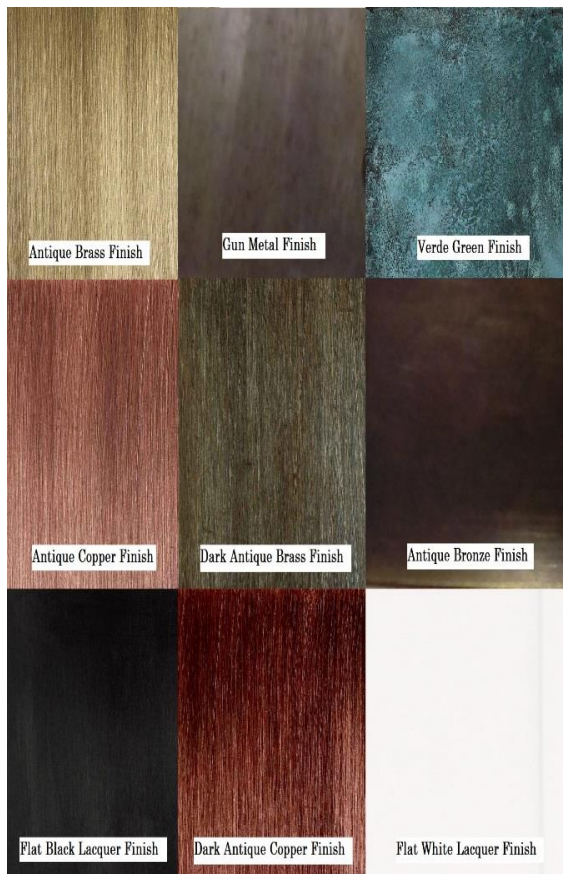

Item: 322 Hanging Lantern

Available Finishes

Shown with: seeded glass, in our Verde Green finish

Comes standard: 100W Max Edison base, 18" matching chain & wire, 4.5" diameter canopy

Other options: choice of glass type (clear, seeded, drawn antique), X wire guard pattern