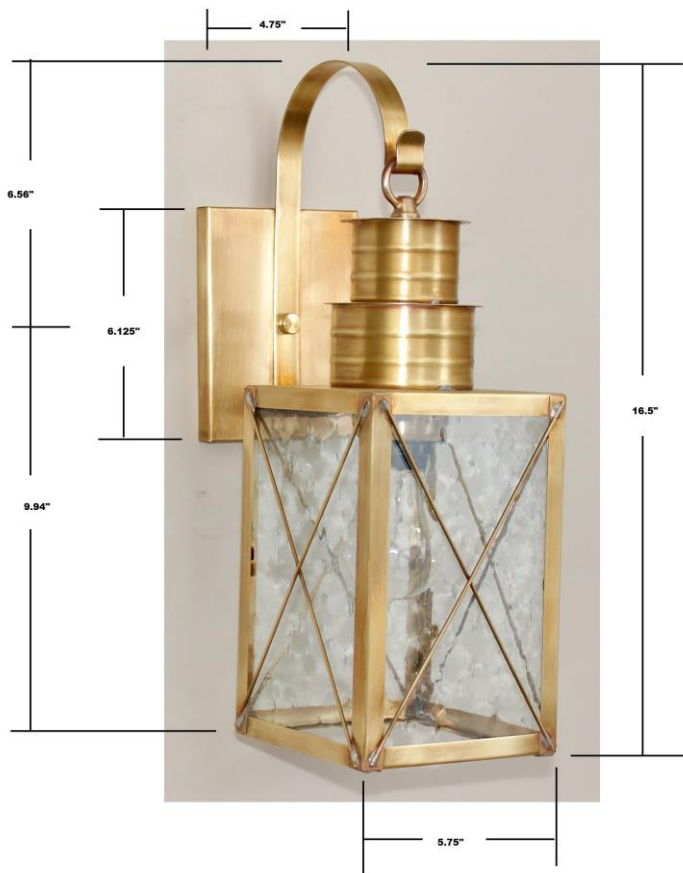

Item: 221-P Wall Lantern

Available Finishes

Shown with Seeded glass, in our Antique Brass finish, with our X wire guard pattern

8.75" Deep

100W Max Edison base