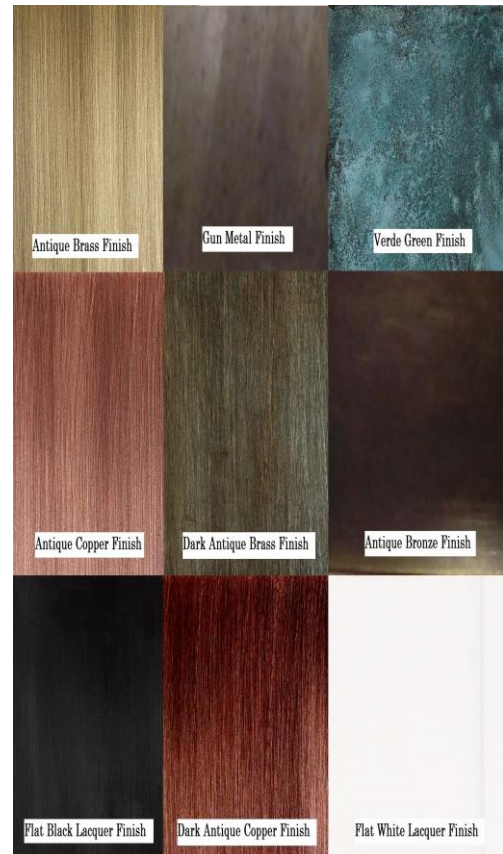

Item: 221-P Wall Lantern

Available Finishes

Shown with Seeded glass, in our Antique Brass finish, with our X wire guard pattern

8.75" Deep

100W Max Edison base