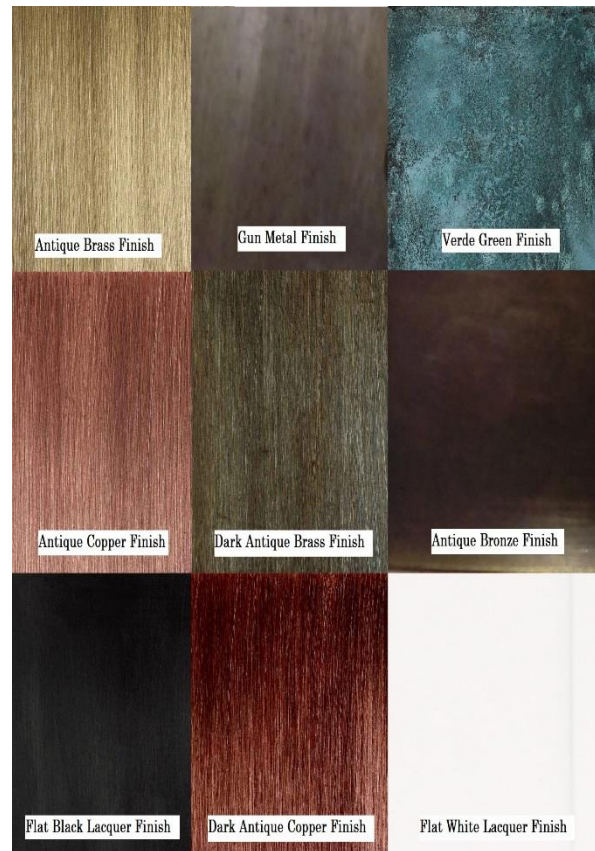

Item: 220 Post Lantern

Available Finishes

Shown with: Seeded glass, in our Flat Black finish

Comes standard: 100W Max Edison base, latched door on front, hurricane chimney

Other options: choice of glass type (clear, seeded, drawn antique), H wire guard pattern