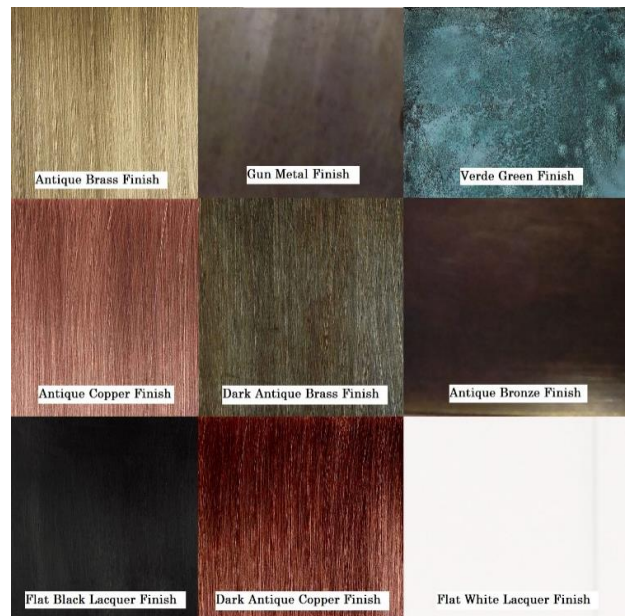

Item: 1381 Wall Sconce

Available Finishes

Shown in our Antique Bronze finish

100W Max Edison bases