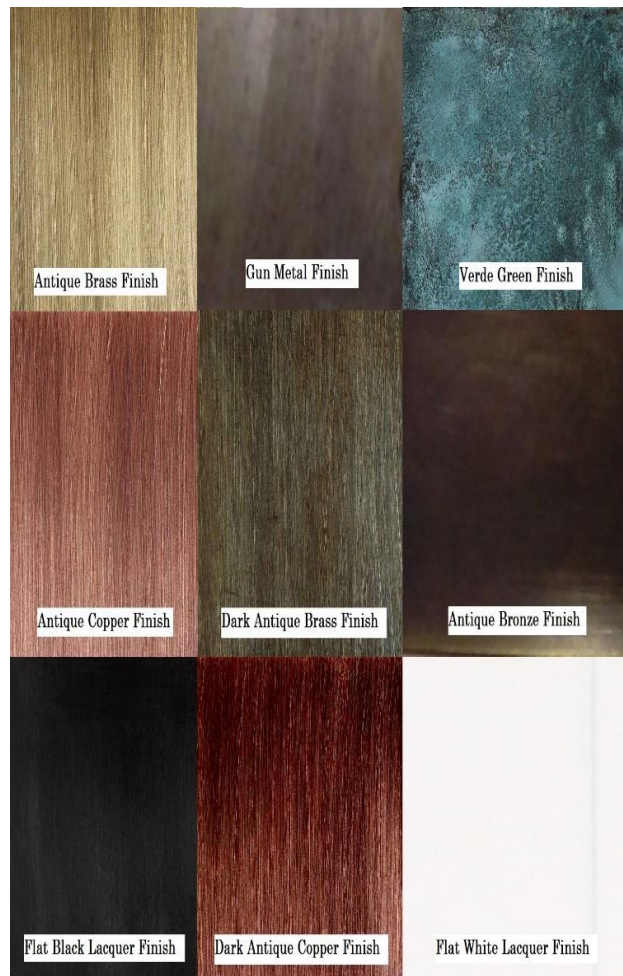

Item: 1371 Wall Lantern

Available Finishes

Shown with clear glass, in our Antique Brass finish

(2) 60W Max Candelabra bases, latched door on front

Options: seeded glass