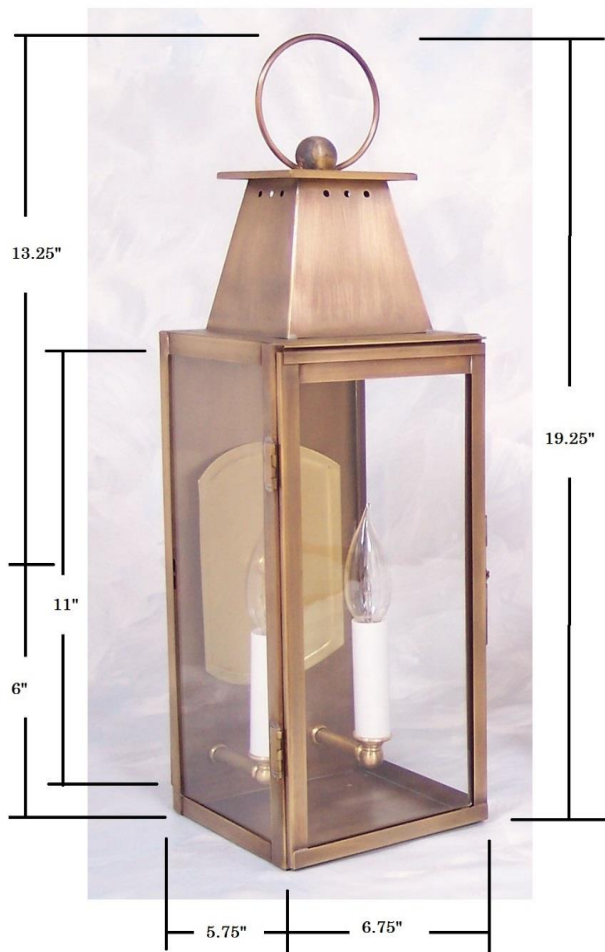

Item: 1371 Wall Lantern

Available Finishes

Shown with clear glass, in our Antique Brass finish

(2) 60W Max Candelabra bases, latched door on front

Options: seeded glass