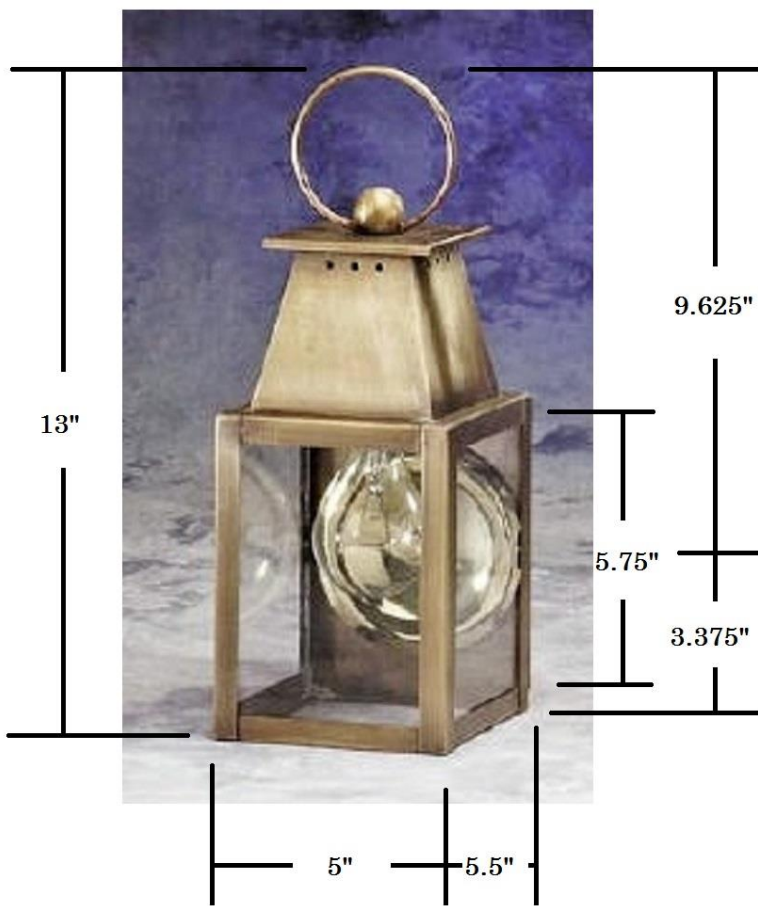

Item: 1331 Wall Lantern

Available Finishes

Shown with clear glass, in our Antique Brass finish

60W Max Edison base

Options: seeded glass