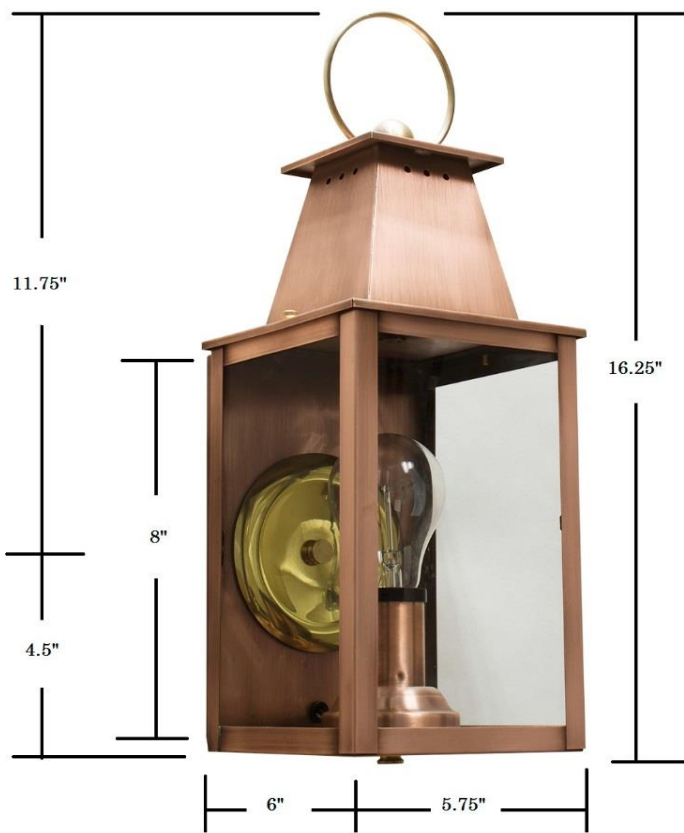

Item: 1321 Wall Lantern

Available Finishes

Shown with clear glass, in our Antique Copper finish

100 W Max Edison base, Limited Lifetime Warranty, Wet Rated