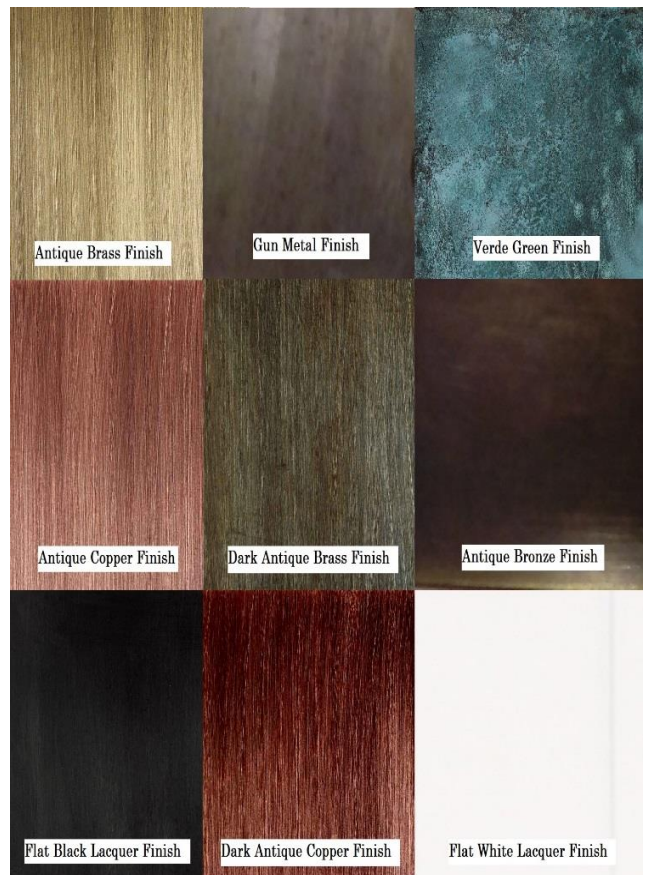

Item: 1321 Wall Lantern

Available Finishes

Shown with clear glass, in our Antique Copper finish

100 W Max Edison base, Limited Lifetime Warranty, Wet Rated