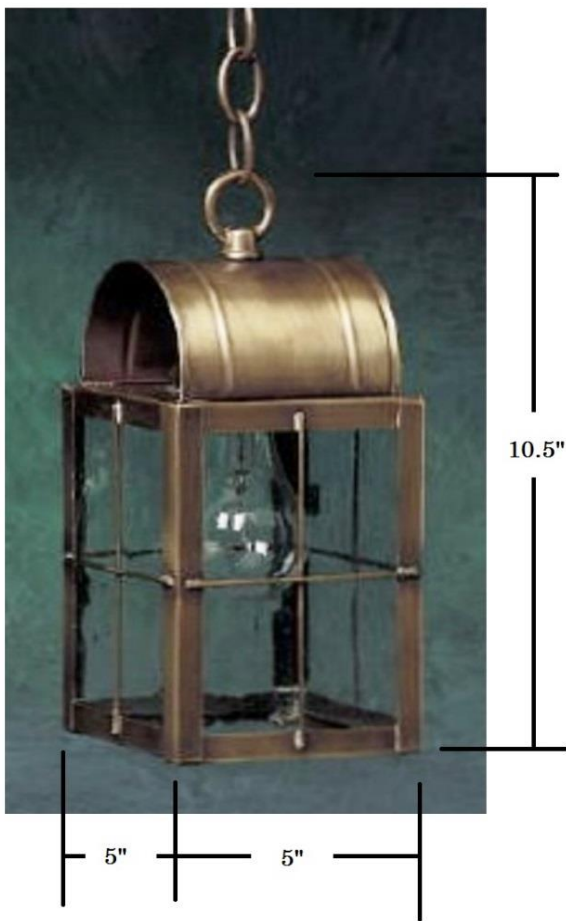

Item: 132 Hanging Lantern

Available Finishes

Shown with: seeded glass, in our Antique brass finish

Comes standard: 60W Max Edison base, 18" matching chain & wire, 4.5" diameter canopy

Other options: choice of glass type (clear, seeded, drawn antique), X wire guard pattern