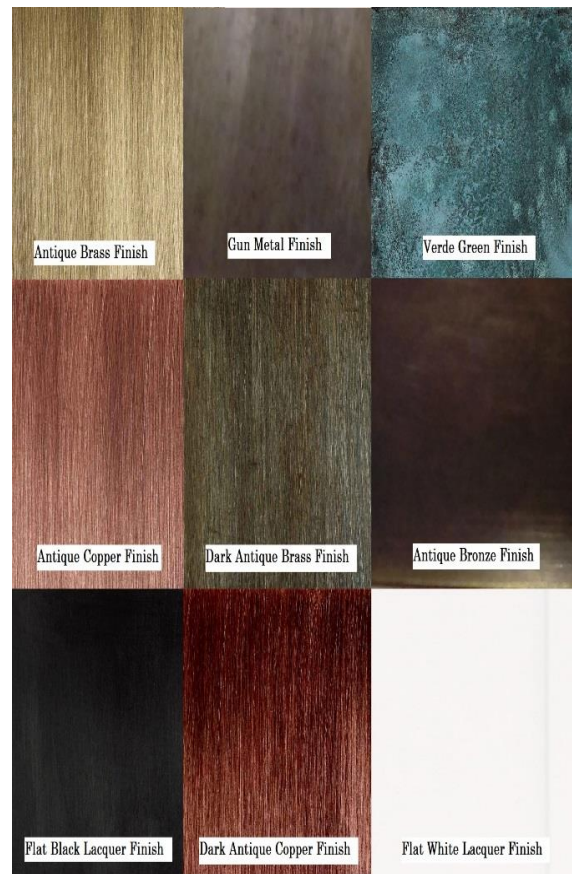

Item: 132 Hanging Lantern

Available Finishes

Shown with: seeded glass, in our Antique brass finish

Comes standard: 60W Max Edison base, 18" matching chain & wire, 4.5" diameter canopy

Other options: choice of glass type (clear, seeded, drawn antique), X wire guard pattern