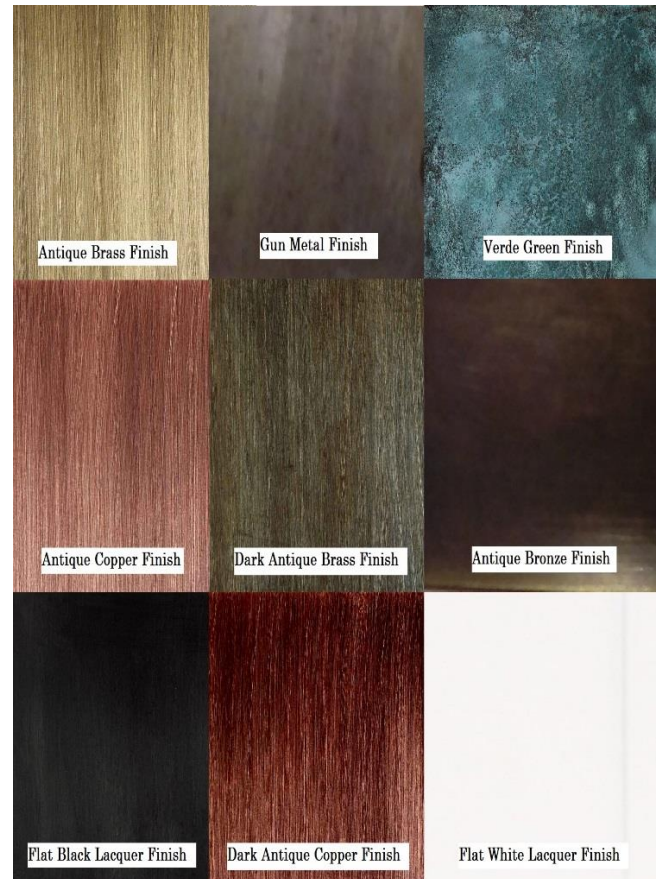

Item: 131 Wall Lantern

Available Finishes

Shown with Seeded glass, in our Flat Black Lacquer finish, with our X wire guard pattern

60W Max Edison base