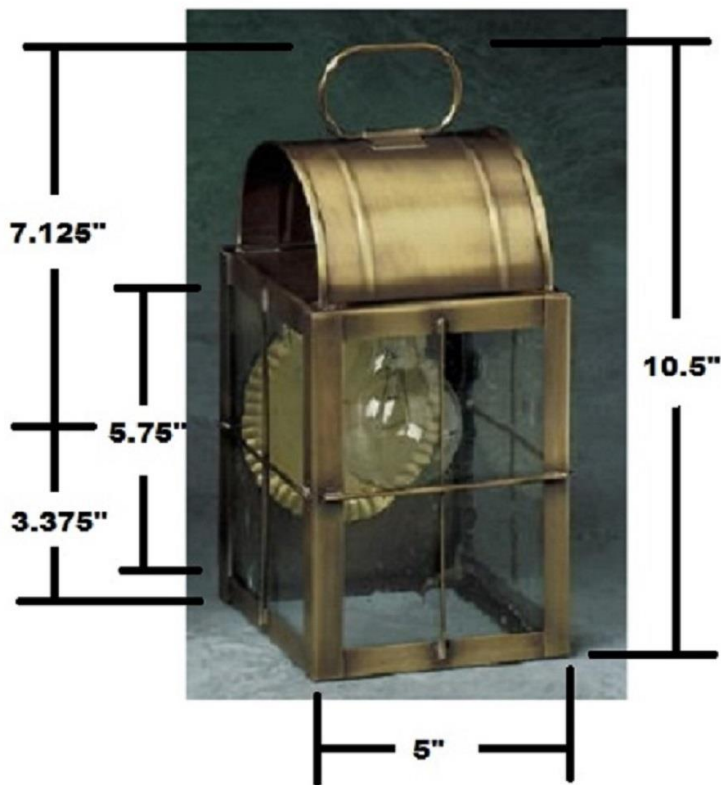

Item: 131 Wall Lantern

Shown with Seeded glass, in our Antique Brass finish, with our H wire guard pattern

5.5" Deep

100W Max Edison base