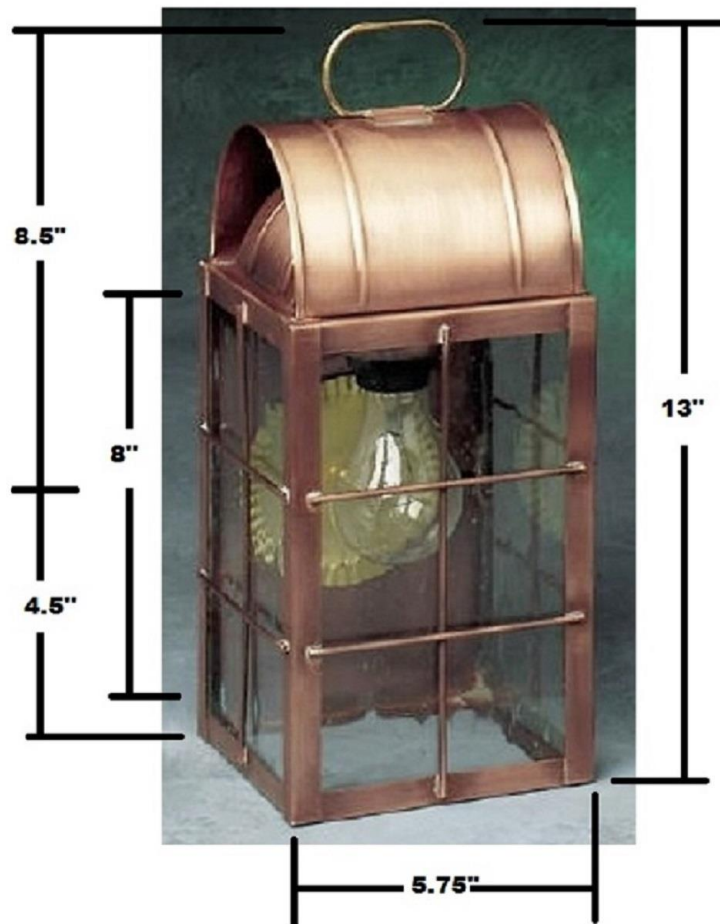

Item: 121 Wall Lantern

Shown with Seeded glass, in our Antique Copper finish, with our H wire guard pattern

6.25" Deep

100W Max Edison base