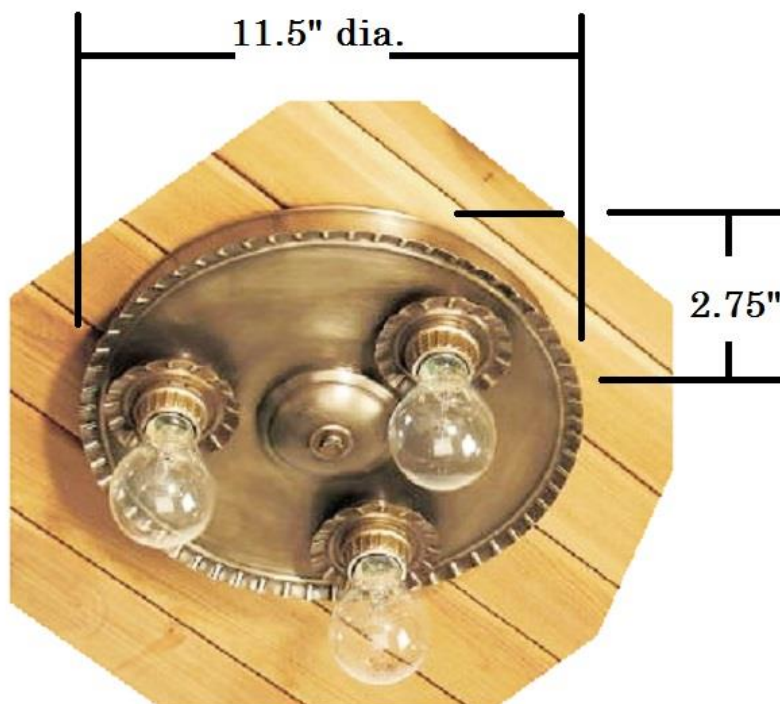

Item: 1153 Flush Mount Lantern

Shown in our Antique Brass finish

(3) 60 W Max Edison bases

Limited Lifetime Warranty, Damp Rated

Options: Any of the finishes below