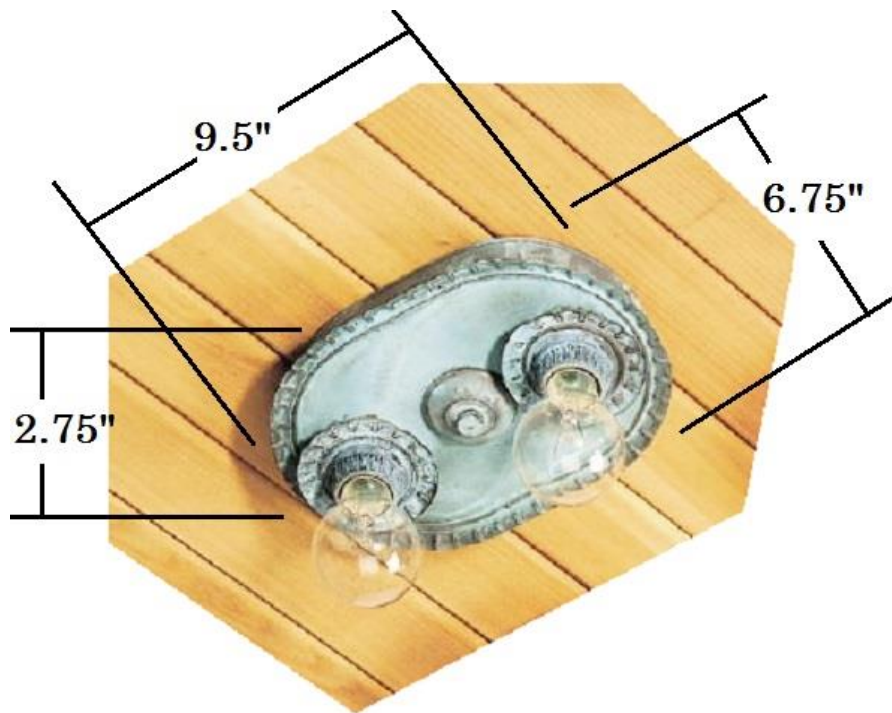

Item: 1152 Flush Mount Lantern

Shown in our Verde Green finish

(2) 60 W Max Edison bases

Limited Lifetime Warranty, Damp Rated

Options: Any of the finishes below