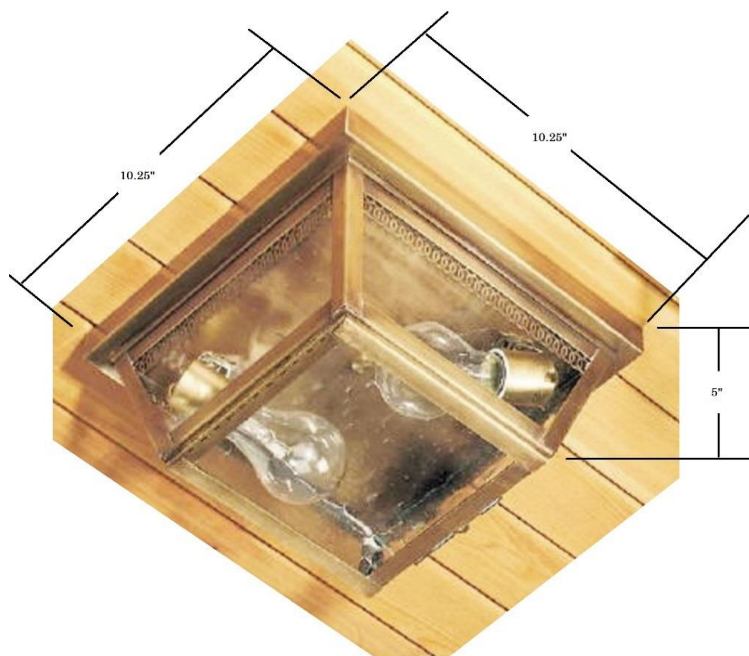

Item: 1142 Flush Mount Lantern

Shown with Seeded glass, gallery detail, in our Antique Brass finish

(2) 60 W Max Edison bases, latched door on bottom

Limited Lifetime Warranty, Damp Rated

Options: Clear or Drawn Antique glass, any of the finishes below