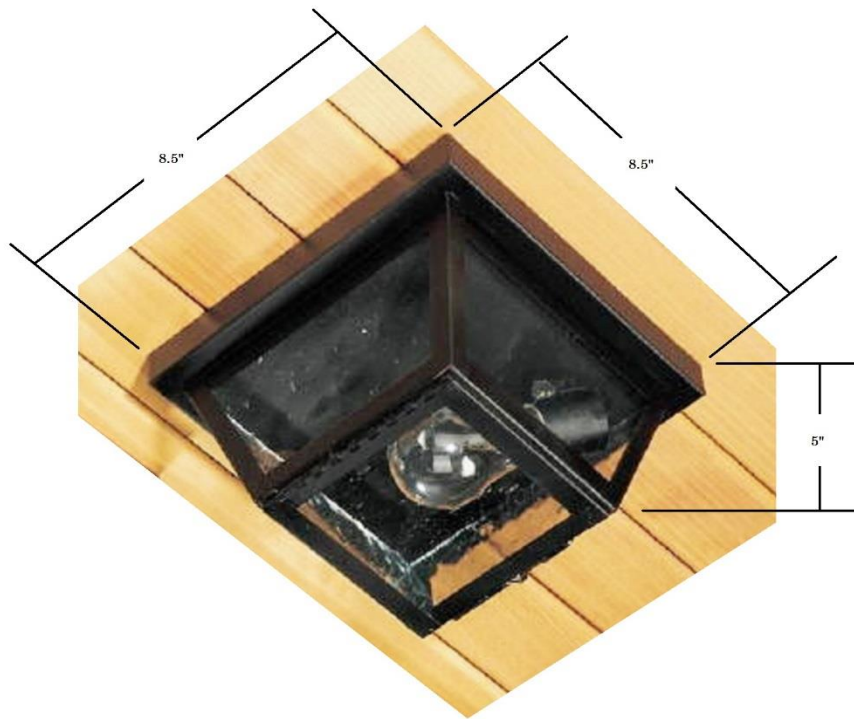

Item: 1141 Flush Mount Lantern

Shown with Seeded glass, in our Flat Black Lacquer finish

60 W Max Edison base, latched door on bottom

Limited Lifetime Warranty, Damp Rated

Options: Clear or Drawn Antique glass, any of the finishes below