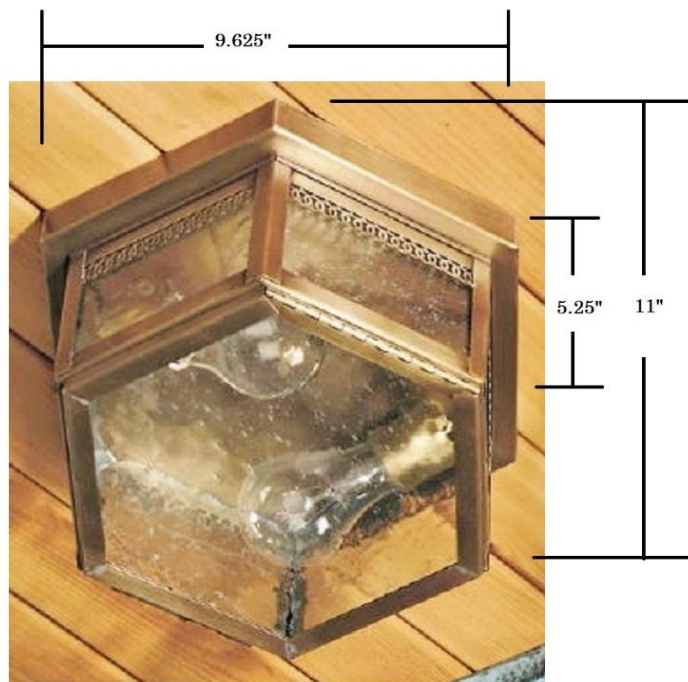

Item: 1132 Flush Mount Lantern

Shown with Seeded glass, gallery detail, in our Antique Brass finish

(2) 60 W Max Edison bases, latched door on the bottom

Limited Lifetime Warranty, Damp Rated

Options: Clear or Drawn Antique glass, any of the finishes below