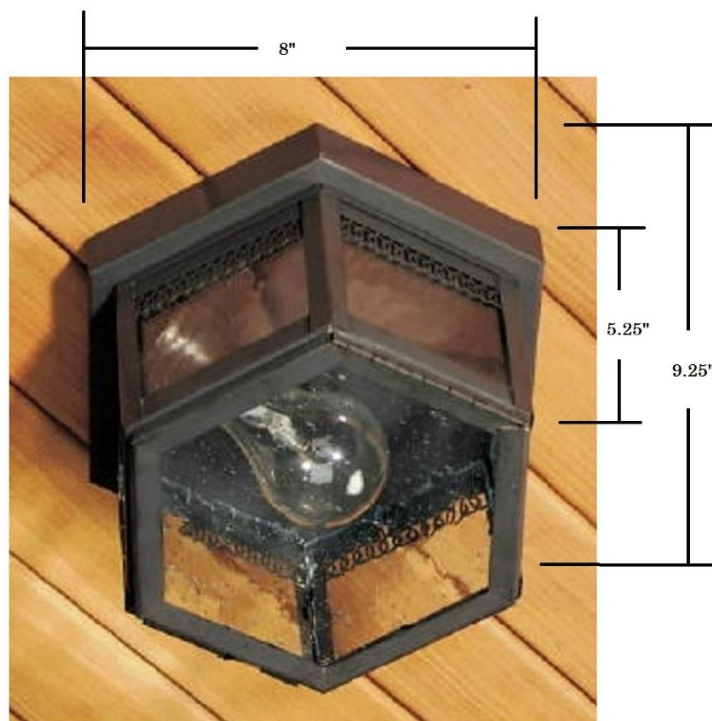

Item: 1131 Flush Mount Lantern

Shown with Seeded glass, gallery detail, in our Gun Metal finish

60 W Max Edison base, latched door on the bottom

Limited Lifetime Warranty, Damp Rated

Options: Clear or Drawn Antique glass, any of the finishes below