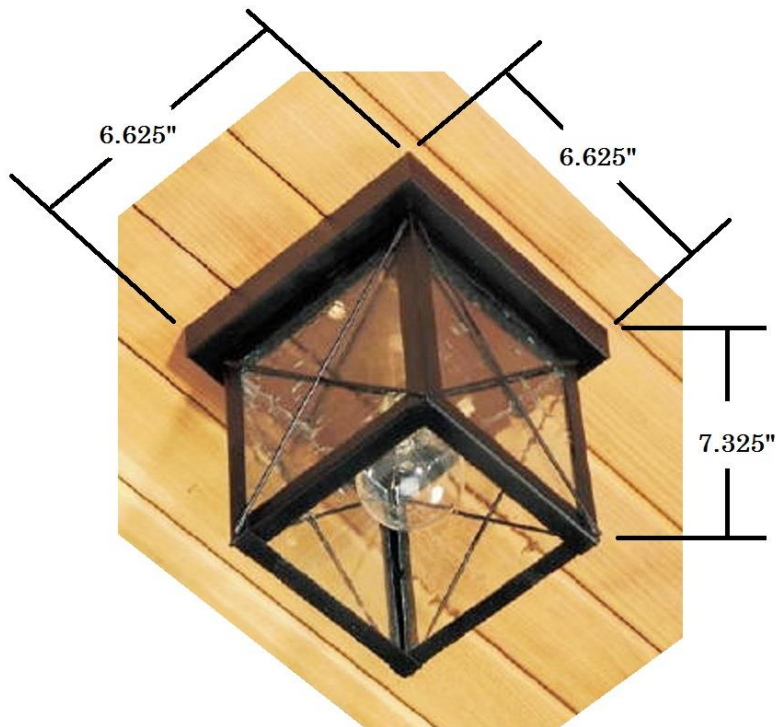

Item: 1123 Flush Mount Lantern

Shown with Seeded glass, X-wire guard pattern, in our Flat Black Lacquer finish

60 W Max Edison base

Limited Lifetime Warranty, Damp Rated

Options: Clear or Drawn Antique glass, any of the finishes below