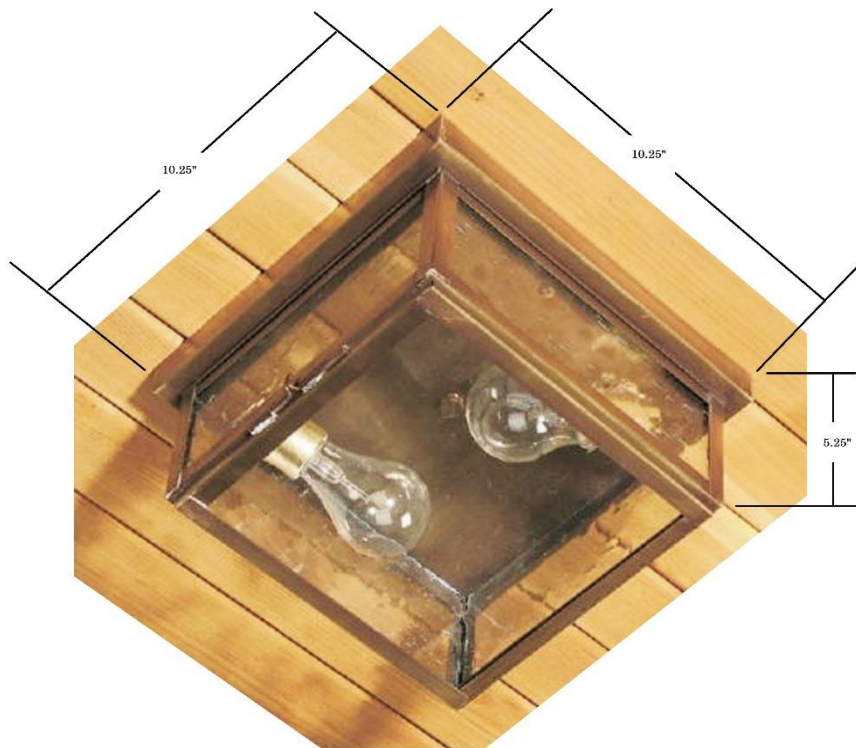

Item: 1122 Flush Mount Lantern

Shown with Seeded glass, in our Antique Brass finish

(2) 60 W Max Edison base, latched door on bottom

Limited Lifetime Warranty, Damp Rated

Options: Clear or Drawn Antique glass, any of the finishes below