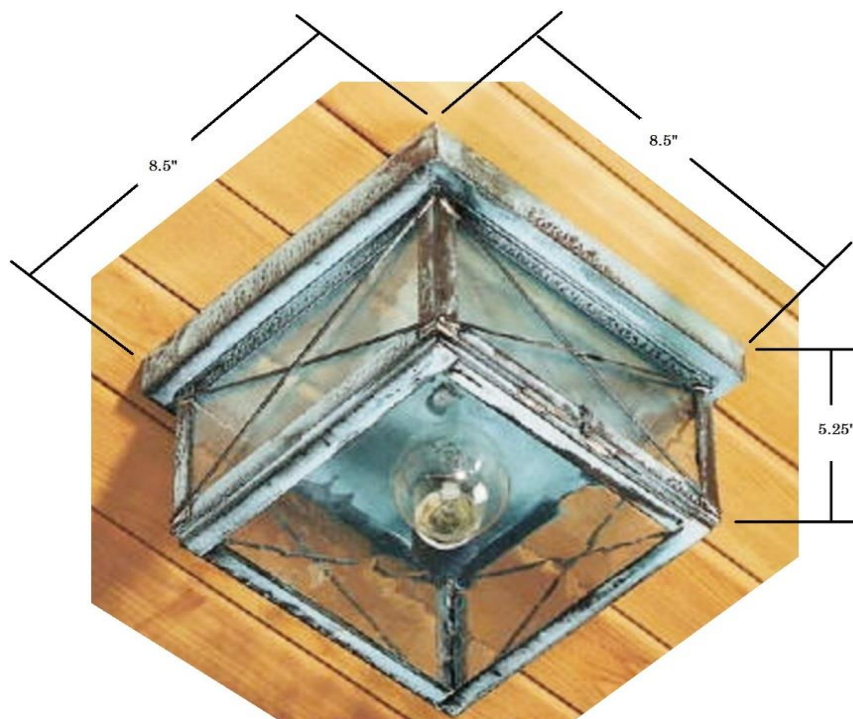

Item: 1121 Flush Mount Lantern

Shown with Seeded glass, X-wire guard pattern, in our Verde Green finish

60 W Max Edison base, latched door on bottom

Limited Lifetime Warranty, Damp Rated

Options: Clear or Drawn Antique glass, any of the finishes below