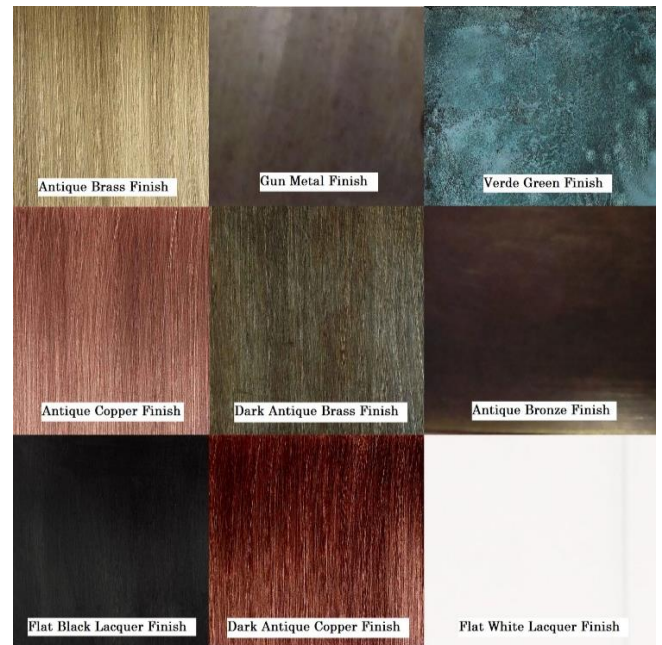

Item: 1081 Wall Sconce

Available Finishes

Shown in our Antique Copper finish

100W Max Edison base