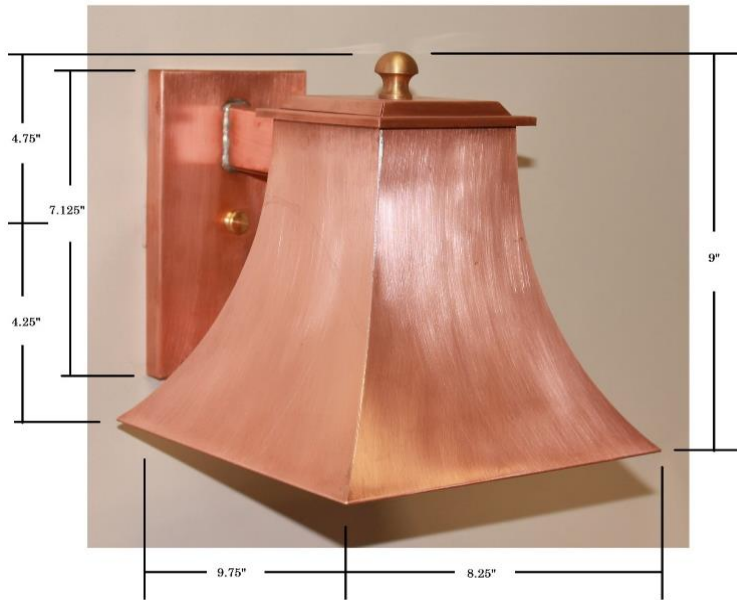

Item: 1081 Wall Sconce

Available Finishes

Shown in our Antique Copper finish

100W Max Edison base