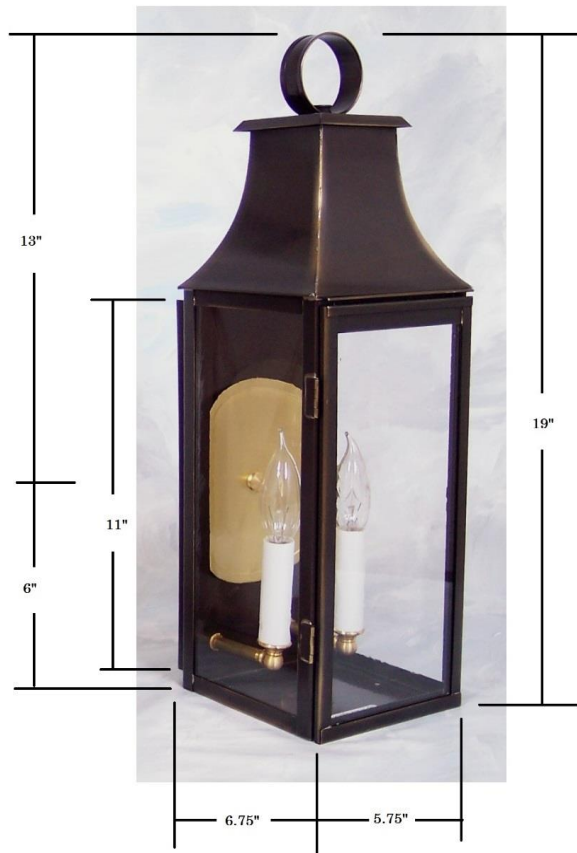

Item: 1071 Wall Lantern

Available Finishes

Shown with Drawn antique glass, and our Antique Bronze finish

(2) 60W Max Candelabra bases