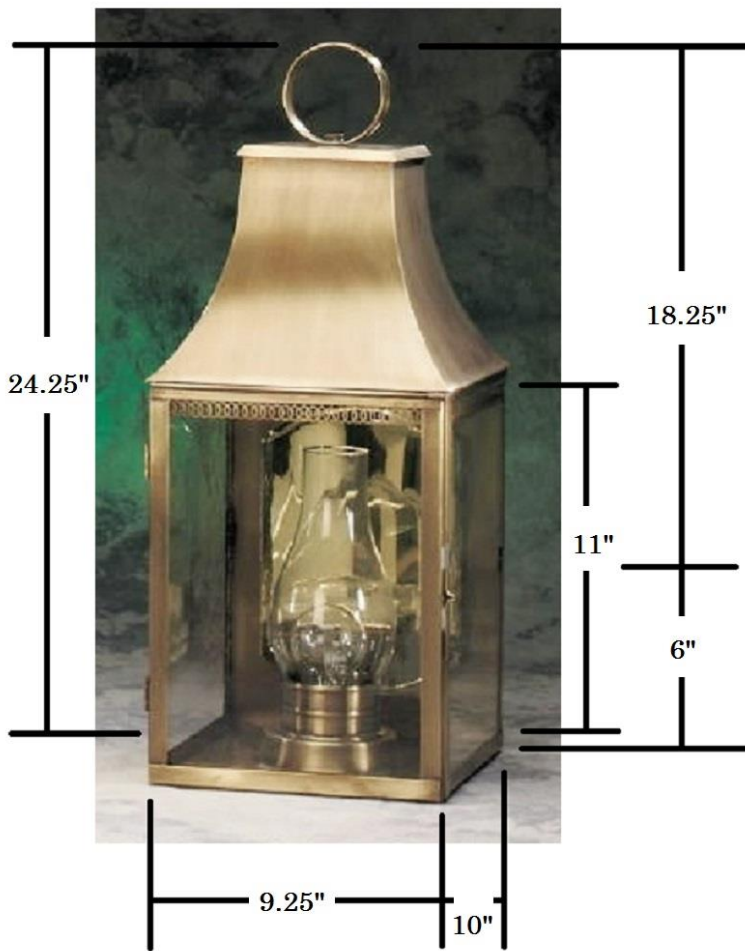

Item: 1011 Wall Lantern

Available Finishes

Shown with Drawn Antique glass, in our Antique Brass finish, with our gallery detail

100W Max Edison base, Latched front door