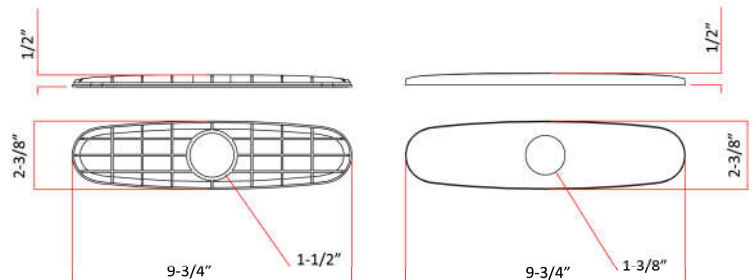

KITCHEN FAUCET UNIVERSAL 10" DECKPLATE

Cat. No.
5582-XX

Features:

- ▶ Sleek and modern 10" deckplate
- ▶ Solid Brass Construction
- ▶ Deck plate for single hole kitchen faucet
- ▶ Universal design is compatible with 1-3/8" faucet base
- ▶ Allows single hole kitchen faucet to be installed with 3 hole sink
- ▶ Covers unused kitchen sink holes

Finishes:

- BN** Brushed Nickel
CP Polished Chrome
ORB Oil Rubbed Bronze

Width: 2-3/8"
Depth: 9-3/4"
Height: 1/2"

Dimensions of fixture are nominal and may vary. Dimensions and specifications subject to change without notice.