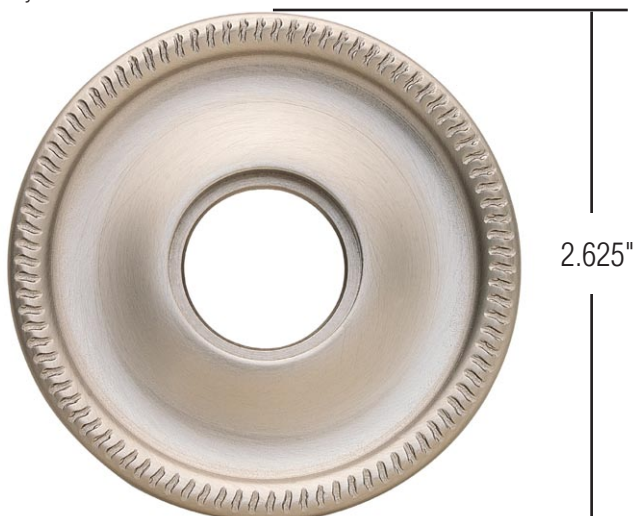

BALDWIN®

5076 / 5129 ESTATE ROSES

5129 is for privacy function

SPECIFICATIONS

> Material: Solid Forged Brass

TIER 1 FINISHES

TIER 2 FINISHES