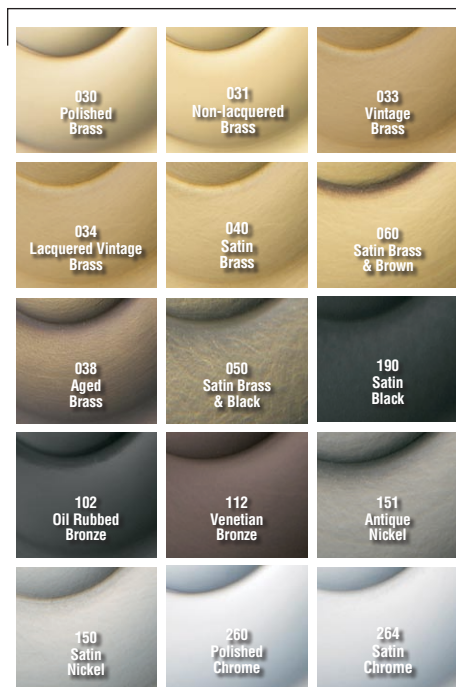

BALDWIN®

5076 / 5129 ESTATE ROSES

5129 is for privacy function

SPECIFICATIONS

> Material: Solid Forged Brass

TIER 1 FINISHES

TIER 2 FINISHES