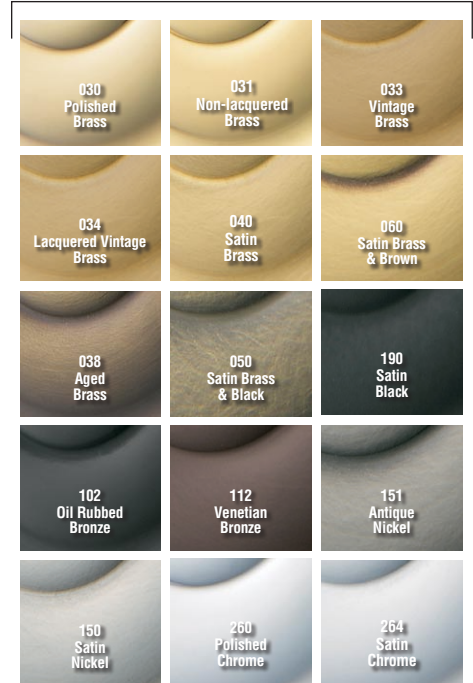

BALDWIN®

5070 / 5123 ESTATE ROSES

5123 is for privacy function

SPECIFICATIONS

> Material: Solid Forged Brass

TIER 1 FINISHES

TIER 2 FINISHES