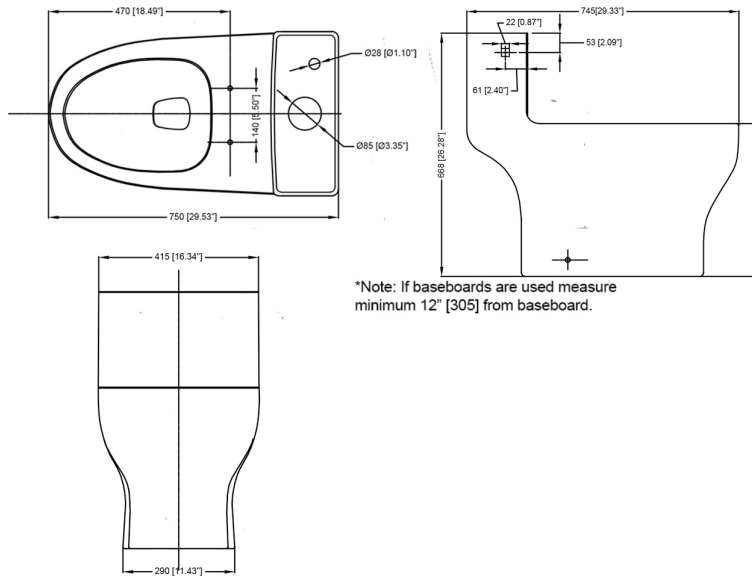

## MACON

**ONE-PIECE SKIRTED TOILET** W378-2020-U1

### FEATURES

Dimensions	L 29.33" x W16.34" x H 26.28"
Weight	103 lbs (46 kg)
Material Finish	Vitreous China
Color	White
Water Consumption	Single Flush 1.28 GPF (4.8L GPF)
Configuration	12" Rough In Floor mounted/ Siphonic Elongated Bowl Shape ADA Height Toilet Bowl One Piece Skirted Rimless flush design

### DETAILS

Rich with soft angles and full curves, the Italica collection epitomizes a balanced union between modern and classic design. The Italica One-Piece Skirted Toilet includes a rimless flush design, a bottom inlet with a vertical outlet, a 1.28 GPF (4.8L) flush, 12" rough-in and is protected with an Easy Clean glaze for easy lifetime maintenance.

### AXENT

support@axentproducts.com  
www.axentbath.us  
1.800.769.4857

All drawings contain the necessary measurements which are subject to standard tolerances. They are stated in inches and are non-binding. Exact measurements, in particular for customized installation scenarios, can only be taken from the finished ceramic piece.