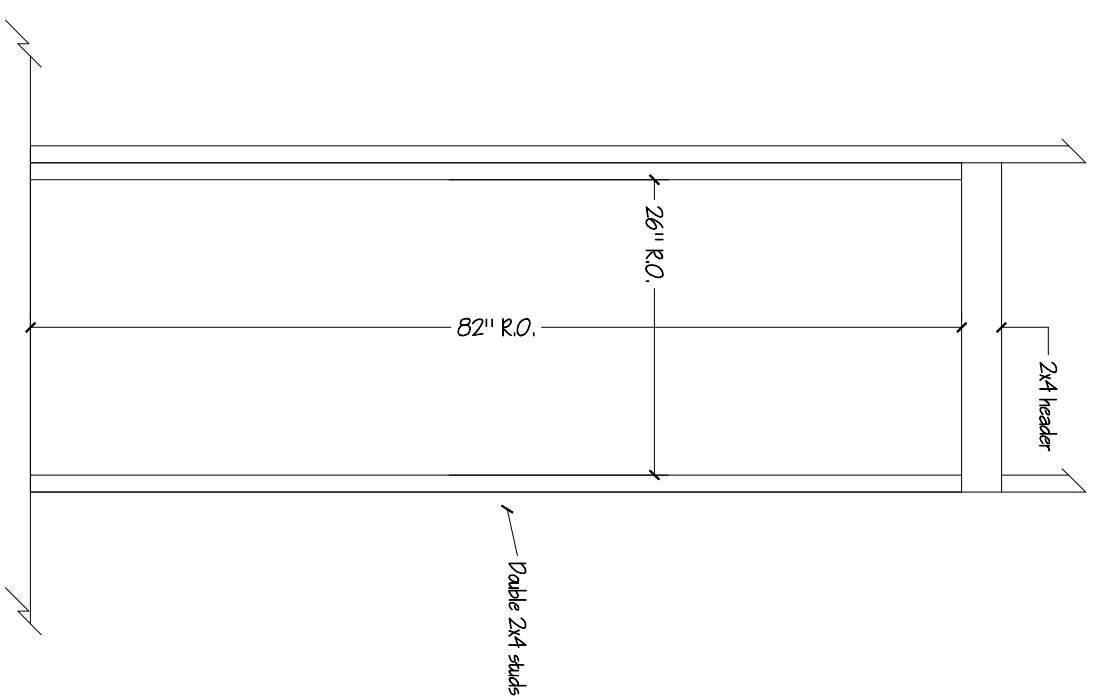

GLASS
 16" x 67.5" Glass (shown)

HARDWARE
 Two 4" Roller Hinges
 Two Roller Latches
 Two Strike Plates
 Door Handle

JAMB WIDTH

Hinge Right Hinge Left

DOOR SWING

Door & Jamb

Recommended Framing & Rough Opening

CONTROLLED DOCUMENT

Saunatec Inc.
 575 East Cokatio Street, Cokatio MN 55324

DRAWING # **DF24X80**

FIRST DWG. DATE
07-09-03

REVISION
B

PART # **4302**

REVISION DWG. DATE
1-12-05

WOOD TYPE
Douglas Fir