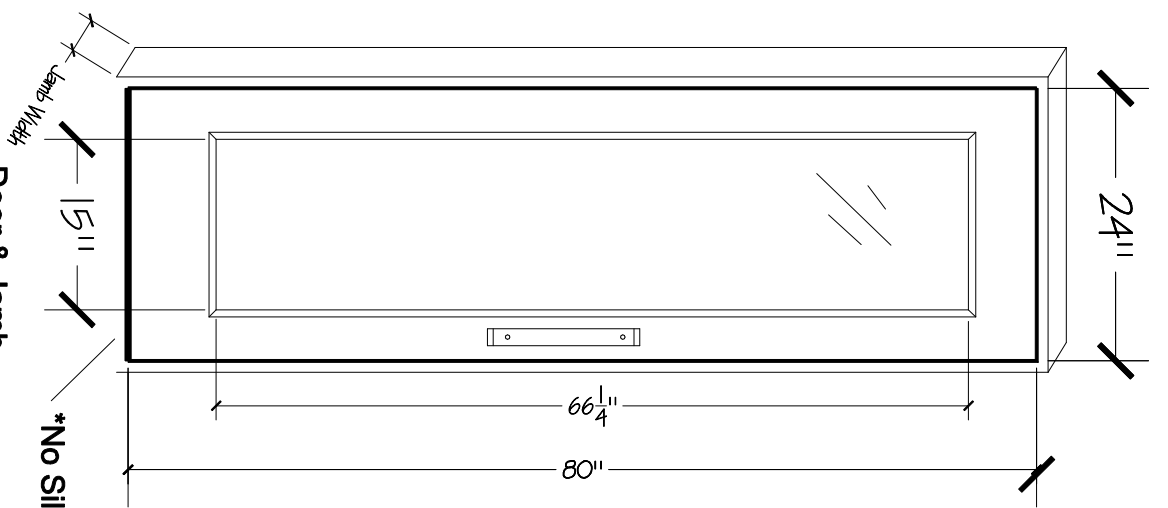

GLASS
 16" x 67.5" Glass (shown)

HARDWARE
 Two 4" Roller Hinges
 Two Roller Latches
 Two Strike Plates
 Door Handle

JAMB WIDTH

Hinge Right Hinge Left

DOOR SWING

Door & Jamb

Recommended Framing & Rough Opening

CONTROLLED DOCUMENT

Saunatec Inc.
 575 East Cokatio Street, Cokatio MN 55324

DRAWING # **DF24X80**

FIRST DWG. DATE
07-09-03

REVISION
B

PART # **4302**

REVISION DWG. DATE
1-12-05

WOOD TYPE
Douglas Fir