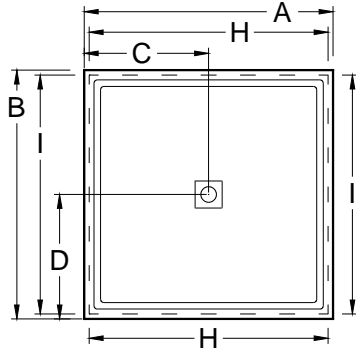

Always check the website for the most updated specifications: www.americh.com

Model No.	Outside Dimension							Centerline Dimensions					
	A	B	C	D	E	F	G	H	I	J	K	L	
Freestanding													
S3442FS	34"	42"	17"	21"				31"	39"				
S3636FS	36"	36"	18"	18"				33"	33"				
S3838FS	38"	38"	19"	19"				35"	35"				
S4234FS	42"	34"	21"	17"				39"	31"				
S4236FS	42"	36"	21"	18"				39"	33"				
S4242FS	42"	42"	21"	21"				39"	39"				
S4832FS	48"	32"	24"	16"				45"	29"				
S4834FS	48"	34"	24"	17"				45"	31"				
S4836FS	48"	36"	24"	18"				45"	33"				
S4848FS	48"	48"	24"	24"				45"	45"				
S5434FS	54"	34"	27"	17"				51"	31"				

Freestanding