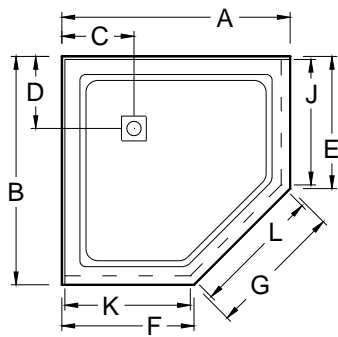

Always check the website for the most updated specifications: www.americh.com

Model No.	Outside Dimension							Centerline Dimensions					
	A	B	C	D	E	F	G	H	I	J	K	L	
Freestanding													
S3442FS	34"	42"	17"	21"				31"	39"				
S3636FS	36"	36"	18"	18"				33"	33"				
S3838FS	38"	38"	19"	19"				35"	35"				
S4234FS	42"	34"	21"	17"				39"	31"				
S4236FS	42"	36"	21"	18"				39"	33"				
S4242FS	42"	42"	21"	21"				39"	39"				
S4832FS	48"	32"	24"	16"				45"	29"				
S4834FS	48"	34"	24"	17"				45"	31"				
S4836FS	48"	36"	24"	18"				45"	33"				
S4848FS	48"	48"	24"	24"				45"	45"				
S5434FS	54"	34"	27"	17"				51"	31"				

Freestanding

Neo Angle

S3636NA	36"	36"	12"	12"	18"	18"	25½"			17½"	17½"	24½"
S3838NA	38"	38"	12"	12"	19"	19"	26½"			18¼"	18¼"	26"
S4242NA	42"	42"	12"	12"	21"	21"	29"			20"	20"	29½"
S4848NA	48"	48"	12"	12"	27"	27"	29"			26½"	26½"	28"

End Drain

S6030EL	60"	30"	8½"	15"				59"				
S6032EL	60"	32"	8½"	16"				58 1/2"				
S6034EL	60"	34"	8½"	17"				58 1/2"				
S6036EL	60"	36"	8½"	18"				58 1/2"				
S6030ER	60"	36"	8½"	15"				59"				
S6032ER	60"	32"	8½"	16"				58 1/2"				
S6034ER	60"	34"	8½"	17"				58 1/2"				
S6036ER	60"	36"	8½"	18"				58 1/2"				

Single, Double, Triple Threshold; Freestanding; Neo Angle; End Drain