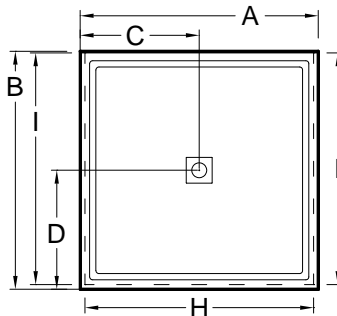

Always check the website for the most updated specifications: www.americh.com

Model No.	Outside Dimension							Centerline Dimensions				
	A	B	C	D	E	F	G	H	I	J	K	L
Single Threshold												
S3442ST	34"	42"	17"	21"				33 1/4"				
S3636ST	36"	36"	18"	18"				35 1/4"				
S3838ST	38"	38"	19"	19"				37 1/4"				
S4234ST	42"	34"	21"	17"				41 1/4"				
S4236ST	42"	36"	21"	18"				41 1/4"				
S4242ST	42"	42"	21"	21"				41 1/4"				
S4832ST	48"	32"	24"	16"				47 1/4"				
S4834ST	48"	34"	24"	17"				47 1/4"				
S4836ST	48"	36"	24"	18"				47 1/4"				
S4848ST	48"	48"	24"	24"				47 1/4"				
S5434ST	54"	34"	27"	17"				53 1/4"				

Double Threshold												
S3442DT	34"	42"	17"	21"				32 1/2"	40 1/2"			
S3636DT	36"	36"	18"	18"				34 1/2"	34 1/2"			
S3838DT	38"	38"	19"	19"				36 1/2"	36 1/2"			
S4234DT	42"	34"	21"	17"				40 1/2"	32 1/2"			
S4236DT	42"	36"	21"	18"				40 1/2"	34 1/2"			
S4242DT	42"	42"	21"	21"				40 1/2"	40 1/2"			
S4832DT	48"	32"	24"	16"				46 1/2"	30 1/2"			
S4834DT	48"	34"	24"	17"				46 1/2"	32 1/2"			
S4836DT	48"	36"	24"	18"				46 1/2"	34 1/2"			
S4848DT	48"	48"	24"	24"				46 1/2"	46 1/2"			
S5434DT	54"	34"	27"	17"				52 1/2"	32 1/2"			

Triple Threshold												
S3442TT	34"	42"	17"	21"				31"	40 1/2"			
S3636TT	36"	36"	18"	18"				33"	34 1/2"			
S3838TT	38"	38"	19"	19"				35"	36 1/2"			
S4234TT	42"	34"	21"	17"				39"	32 1/2"			
S4236TT	42"	36"	21"	18"				39"	34 1/2"			
S4242TT	42"	42"	21"	21"				39"	40 1/2"			
S4832TT	48"	32"	24"	16"				45"	30 1/2"			
S4834TT	48"	34"	24"	17"				45"	32 1/2"			
S4836TT	48"	36"	24"	18"				45"	34 1/2"			
S4848TT	48"	48"	24"	24"				45"	46 1/2"			
S5434TT	54"	34"	27"	17"				51"	32 1/2"			