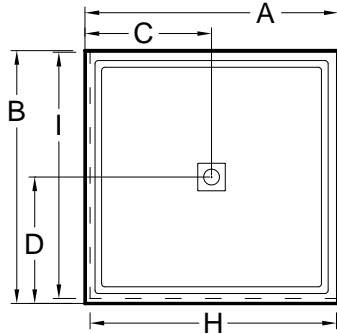

Always check the website for the most updated specifications: www.americh.com

Model No.	Outside Dimension							Centerline Dimensions				
	A	B	C	D	E	F	G	H	I	J	K	L
Single Threshold												
S3442ST	34"	42"	17"	21"				33 1/4"				
S3636ST	36"	36"	18"	18"				35 1/4"				
S3838ST	38"	38"	19"	19"				37 1/4"				
S4234ST	42"	34"	21"	17"				41 1/4"				
S4236ST	42"	36"	21"	18"				41 1/4"				
S4242ST	42"	42"	21"	21"				41 1/4"				
S4832ST	48"	32"	24"	16"				47 1/4"				
S4834ST	48"	34"	24"	17"				47 1/4"				
S4836ST	48"	36"	24"	18"				47 1/4"				
S4848ST	48"	48"	24"	24"				47 1/4"				
S5434ST	54"	34"	27"	17"				53 1/4"				

Double Threshold												
S3442DT	34"	42"	17"	21"				32 1/2"	40 1/2"			
S3636DT	36"	36"	18"	18"				34 1/2"	34 1/2"			
S3838DT	38"	38"	19"	19"				36 1/2"	36 1/2"			
S4234DT	42"	34"	21"	17"				40 1/2"	32 1/2"			
S4236DT	42"	36"	21"	18"				40 1/2"	34 1/2"			
S4242DT	42"	42"	21"	21"				40 1/2"	40 1/2"			
S4832DT	48"	32"	24"	16"				46 1/2"	30 1/2"			
S4834DT	48"	34"	24"	17"				46 1/2"	32 1/2"			
S4836DT	48"	36"	24"	18"				46 1/2"	34 1/2"			
S4848DT	48"	48"	24"	24"				46 1/2"	46 1/2"			
S5434DT	54"	34"	27"	17"				52 1/2"	32 1/2"			

Triple Threshold												
S3442TT	34"	42"	17"	21"				31"	40 1/2"			
S3636TT	36"	36"	18"	18"				33"	34 1/2"			
S3838TT	38"	38"	19"	19"				35"	36 1/2"			
S4234TT	42"	34"	21"	17"				39"	32 1/2"			
S4236TT	42"	36"	21"	18"				39"	34 1/2"			
S4242TT	42"	42"	21"	21"				39"	40 1/2"			
S4832TT	48"	32"	24"	16"				45"	30 1/2"			
S4834TT	48"	34"	24"	17"				45"	32 1/2"			
S4836TT	48"	36"	24"	18"				45"	34 1/2"			
S4848TT	48"	48"	24"	24"				45"	46 1/2"			
S5434TT	54"	34"	27"	17"				51"	32 1/2"			