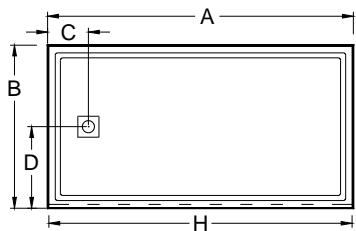

Always check the website for the most updated specifications: www.americh.com

Model No.	Outside Dimension							Centerline Dimensions					
	A	B	C	D	E	F	G	H	I	J	K	L	
Freestanding													
S3442FS	34"	42"	17"	21"				31"	39"				
S3636FS	36"	36"	18"	18"				33"	33"				
S3838FS	38"	38"	19"	19"				35"	35"				
S4234FS	42"	34"	21"	17"				39"	31"				
S4236FS	42"	36"	21"	18"				39"	33"				
S4242FS	42"	42"	21"	21"				39"	39"				
S4832FS	48"	32"	24"	16"				45"	29"				
S4834FS	48"	34"	24"	17"				45"	31"				
S4836FS	48"	36"	24"	18"				45"	33"				
S4848FS	48"	48"	24"	24"				45"	45"				
S5434FS	54"	34"	27"	17"				51"	31"				

Freestanding

Neo Angle

S3636NA	36"	36"	12"	12"	18"	18"	25½"			17½"	17½"	24½"
S3838NA	38"	38"	12"	12"	19"	19"	26½"			18¼"	18¼"	26"
S4242NA	42"	42"	12"	12"	21"	21"	29"			20"	20"	29½"
S4848NA	48"	48"	12"	12"	27"	27"	29"			26½"	26½"	28"

End Drain

S6030EL	60"	30"	8½"	15"				59"				
S6032EL	60"	32"	8½"	16"				58 1/2"				
S6034EL	60"	34"	8½"	17"				58 1/2"				
S6036EL	60"	36"	8½"	18"				58 1/2"				
S6030ER	60"	36"	8½"	15"				59"				
S6032ER	60"	32"	8½"	16"				58 1/2"				
S6034ER	60"	34"	8½"	17"				58 1/2"				
S6036ER	60"	36"	8½"	18"				58 1/2"				

Single, Double, Triple Threshold; Freestanding; Neo Angle; End Drain