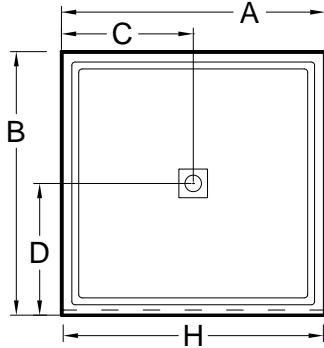

Always check the website for the most updated specifications: www.americh.com

Model No.	Outside Dimension							Centerline Dimensions				
	A	B	C	D	E	F	G	H	I	J	K	L
Single Threshold												
S3442ST	34"	42"	17"	21"				33 1/4"				
S3636ST	36"	36"	18"	18"				35 1/4"				
S3838ST	38"	38"	19"	19"				37 1/4"				
S4234ST	42"	34"	21"	17"				41 1/4"				
S4236ST	42"	36"	21"	18"				41 1/4"				
S4242ST	42"	42"	21"	21"				41 1/4"				
S4832ST	48"	32"	24"	16"				47 1/4"				
S4834ST	48"	34"	24"	17"				47 1/4"				
S4836ST	48"	36"	24"	18"				47 1/4"				
S4848ST	48"	48"	24"	24"				47 1/4"				
S5434ST	54"	34"	27"	17"				53 1/4"				

Double Threshold												
S3442DT	34"	42"	17"	21"				32 1/2"	40 1/2"			
S3636DT	36"	36"	18"	18"				34 1/2"	34 1/2"			
S3838DT	38"	38"	19"	19"				36 1/2"	36 1/2"			
S4234DT	42"	34"	21"	17"				40 1/2"	32 1/2"			
S4236DT	42"	36"	21"	18"				40 1/2"	34 1/2"			
S4242DT	42"	42"	21"	21"				40 1/2"	40 1/2"			
S4832DT	48"	32"	24"	16"				46 1/2"	30 1/2"			
S4834DT	48"	34"	24"	17"				46 1/2"	32 1/2"			
S4836DT	48"	36"	24"	18"				46 1/2"	34 1/2"			
S4848DT	48"	48"	24"	24"				46 1/2"	46 1/2"			
S5434DT	54"	34"	27"	17"				52 1/2"	32 1/2"			

Triple Threshold												
S3442TT	34"	42"	17"	21"				31"	40 1/2"			
S3636TT	36"	36"	18"	18"				33"	34 1/2"			
S3838TT	38"	38"	19"	19"				35"	36 1/2"			
S4234TT	42"	34"	21"	17"				39"	32 1/2"			
S4236TT	42"	36"	21"	18"				39"	34 1/2"			
S4242TT	42"	42"	21"	21"				39"	40 1/2"			
S4832TT	48"	32"	24"	16"				45"	30 1/2"			
S4834TT	48"	34"	24"	17"				45"	32 1/2"			
S4836TT	48"	36"	24"	18"				45"	34 1/2"			
S4848TT	48"	48"	24"	24"				45"	46 1/2"			
S5434TT	54"	34"	27"	17"				51"	32 1/2"			