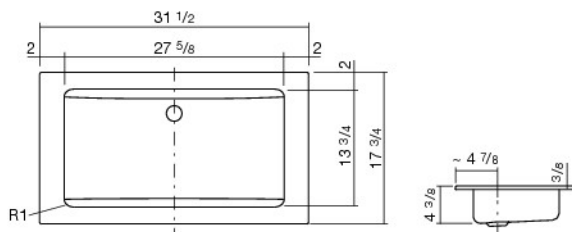

Technical data sheet

Basic Components

EB.R800

Article number: 2203000000

Design partner: Busalt Design

Features

Description	EB.R800
Article number	2203000000
Standard colour	white
Drain kit	chrome-plated drain valve made of brass with round drain valve cover
Construction	without overflow, without lotion dispenser, without faucet hole
Special versions	easy-care surface, antibacterial surface, more colors
Dimension	31 1/2" x 17 3/4"
Material	glazed steel, glazed inside and outside
Net weight	16.52 lbs
Installation	for installation from above or below
Accessoires	SI.2, SI.3

Text for invitation to tender

Built-in basin, rectangular 31 1/2 x 17 3/4", glazed inside and outside, white, without faucet hole, without overflow, for installation from above or below, including fixing set, including overflow set C