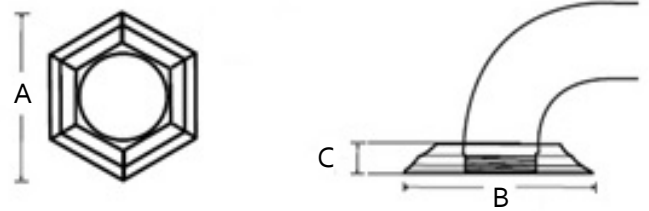

SPECIFICATIONS

ADA COMPLIANT GRAB BARS
GRAB BAR BRACKET

FEATURES

Traditional styling
Multiple finishes
Concealed installation

WARRANTY

Limited lifetime

FINISHES

Polished Brass/Non-lacquered (PB/NL)
Polished Chrome (PC)
Polished Nickel (PN)
Satin Nickel (SN)

MATERIAL

Brass

Item#	A	B	C
A7724	3 1/2"	3"	1/2"

KEY:

A - Length
B - Width
C - Projection

NOTE: Dimensions and specifications are subject to change without notice.