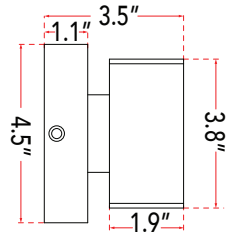

FAMILY NAME 20047WV-CH

Metal Vanity Fixture

ABRA MODEL Bianca

UPC 00810035190313

FIXTURE MATERIAL				FIXTURE DIMENSIONS IN INCHES										
Frame Material	Finishes Available	Diffuser Type	Diffuser Finish	Diameter	Height	o.a.h	Width	Length	Ext	Weight	ADA	Location	Rating	Compliance
Steel	CH-Chrome BL-Black	Acrylic	Frosted		3.8	4.5		35	3.5		Compliant	Wall Mount only	Damp Location	cETL
LAMPING										Compatible Dimmers		Junction Box Type		SUPPLIED
Lamp Type	Lamp qty	Wattage	Max Wattage	Base	Kelvin	CRI	Initial Lumen's	Delivered Lumen's	Voltage	ELV		Standard 4 x 4 Octagon Box		
LED	8	6.5w	52w	Solid State Module	3000k	90+	4420	3315 estimated	120v	SPECIAL NOTES				