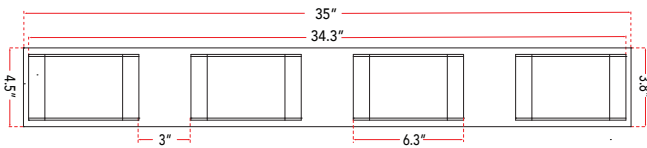

FAMILY NAME 20047WV-CH

Metal Vanity Fixture

ABRA MODEL Bianca

UPC 00810035190313

FIXTURE MATERIAL				FIXTURE DIMENSIONS IN INCHES										
Frame Material	Finishes Available	Diffuser Type	Diffuser Finish	Diameter	Height	o.a.h	Width	Length	Ext	Weight	ADA	Location	Rating	Compliance
Steel	CH-Chrome BL-Black	Acrylic	Frosted		3.8	4.5		35	3.5		Compliant	Wall Mount only	Damp Location	cETL
LAMPING										Compatible Dimmers		Junction Box Type		SUPPLIED
Lamp Type	Lamp qty	Wattage	Max Wattage	Base	Kelvin	CRI	Initial Lumen's	Delivered Lumen's	Voltage	ELV		Standard 4 x 4 Octagon Box		
LED	8	6.5w	52w	Solid State Module	3000k	90+	4420	3315 estimated	120v	SPECIAL NOTES				